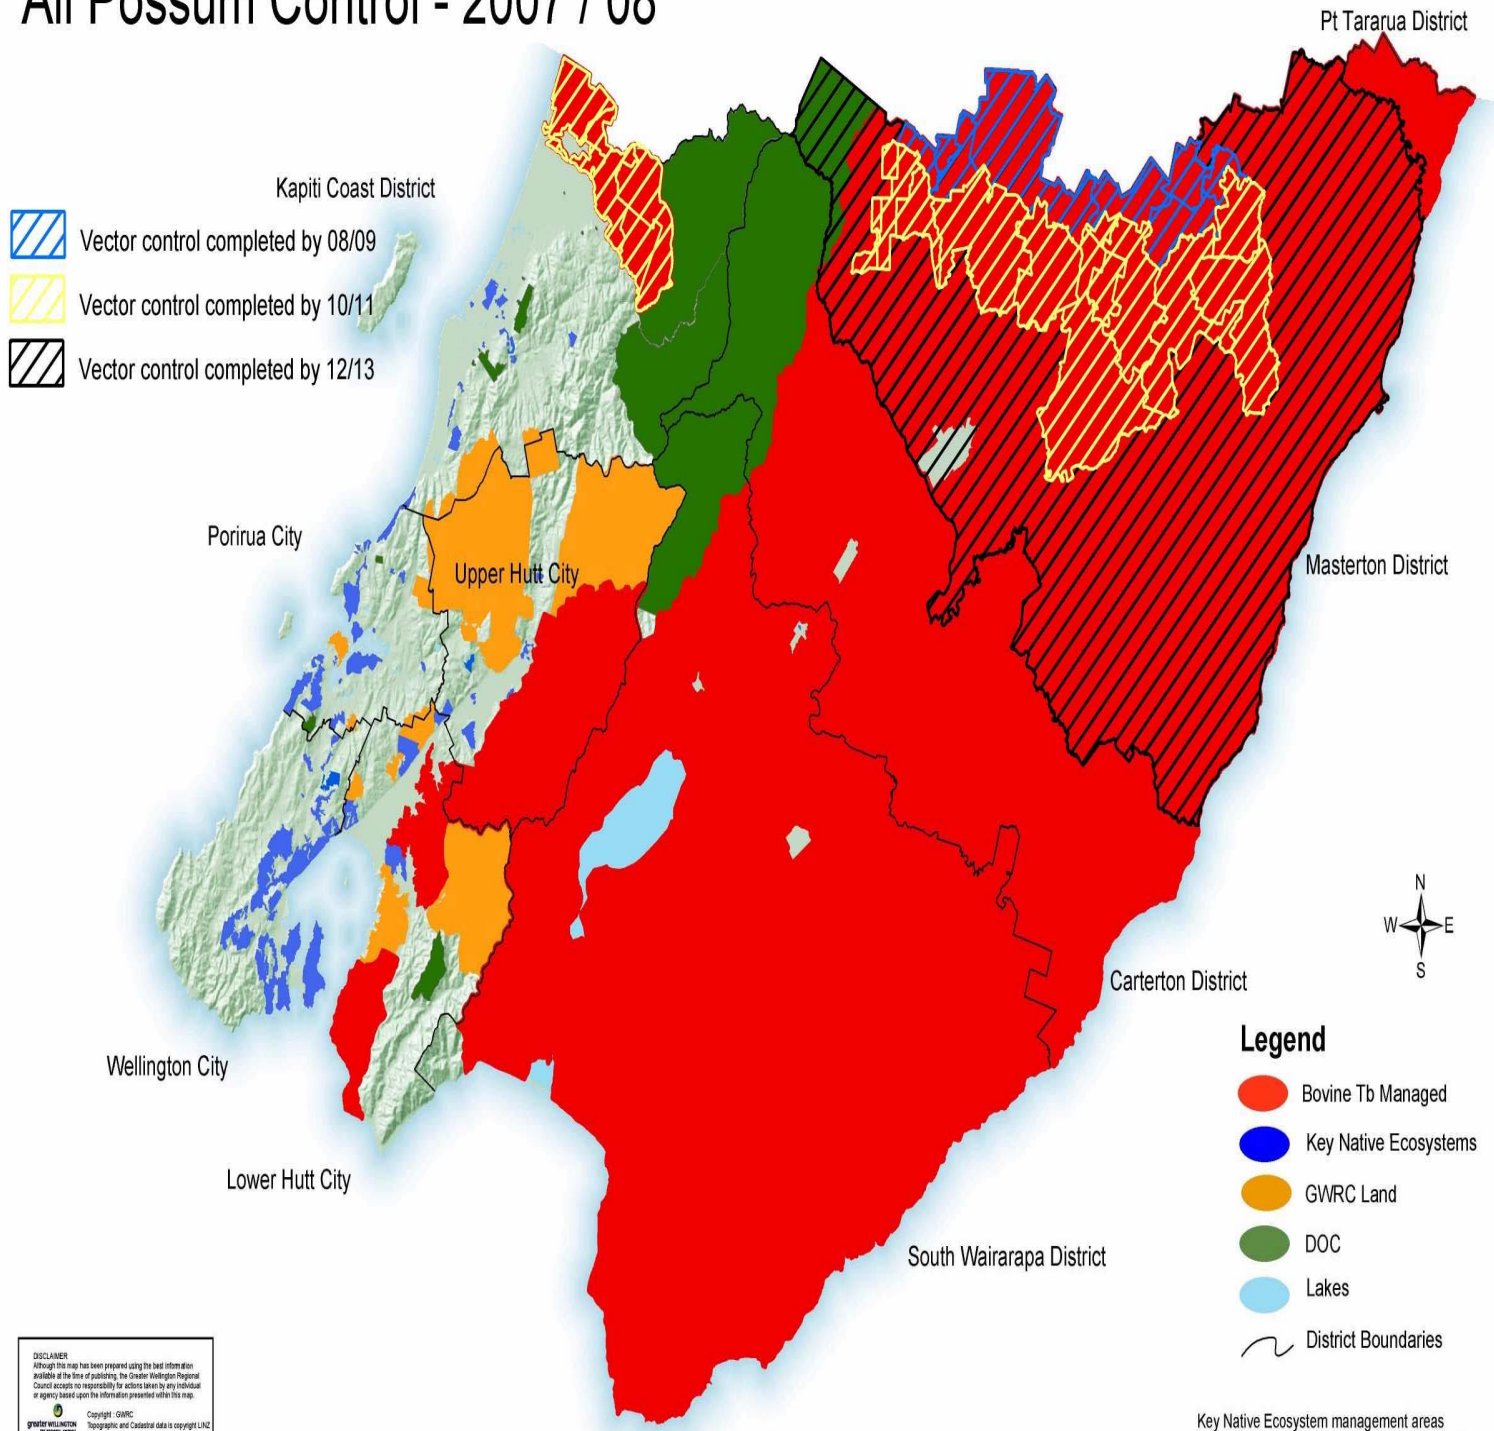

All Possum Control - 2007 / 08

Key Native Ecosystem management areas in the Wairarapa are included in the AHB bovine TB managed areas.