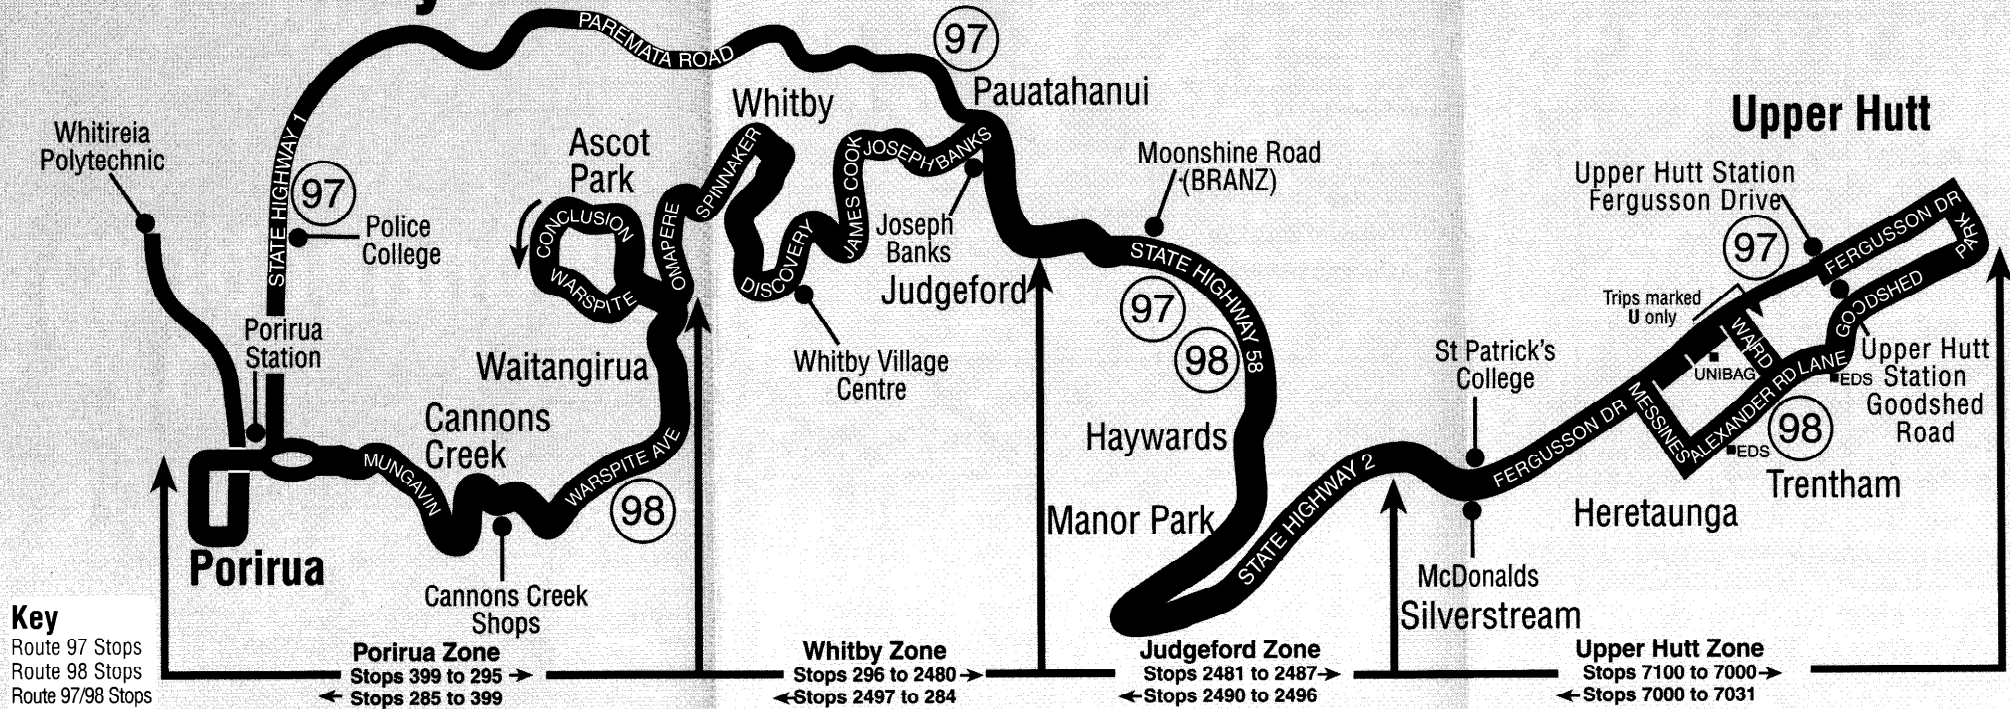

The Haywards Connection

Route 97 & 98 Bus Stops - Porirua to Upper Hutt

399	Whitireia Polytechnic	295	Omapere St, 5	7106	Fergusson Drive, Golf Road
375	Norrie Street	296	Omapere St, 51	7108	Fergusson Drive, Barton Road
125	Countdown	297	Omapere St, BP	7110	Fergusson Drive, Camp Street
123	Porirua Railway Station	258	Spinnaker Dr, Hicks Close	7112	Fergusson Drive, Brentwood Street
243	Police College	241	Spinnaker Dr, opposite 99	7114	Fergusson Drive, Merton Street
240	Paremata Rd, Seaview Road	266	Companion Way, 3	7116	Fergusson Drive, Nicolaus Street
127	Mungavin Park	267	Companion Way, 39	7118	Fergusson Drive, Refreshment Plc
128	Mungavin Ave, 41	268	Discovery Dr, Mariners Way	7120	Fergusson Drive, Quinn's Post
129	Mungavin Ave, 69	269	Discovery Dr, Lower Lake	7122	Fergusson Drive, Golders Road
130	Mungavin Ave, 145	271	Discovery Dr, Golf Course	7124	Fergusson Drive, Broadway Shops
131	Mungavin Ave, 169	272	Discovery Dr, 87	7126	Fergusson Drive, Fraser Crescent
132	Mungavin Ave, 201A	273	Discovery Dr, 109	7128	Wilson Street
133	Cannons Creek School	274	Discovery Dr, James Cook Dr	7130	Fergusson Drive, Princess Street
134	Warspite Ave, 51 B	275	James Cook Dr, Sailmaker	7802	Refreshment Place, Unibag (U)
135	Polynesian Centre	276	James Cook Dr, Observatory	7804	Ward St, opp Heretaunga Coll. (U)
136	Warspite Ave, 115	277	Joseph Banks Dr, 21	7806	Ward St, opp Animal Research (U)
137	Warspite Ave, 163	278	Joseph Banks Dr, 51	7808	Sutherland Ave, 15A
138	Warspite Ave, 185	279	Joseph Banks Dr, 91	7810	Messines Ave, Hutt Int Boys School
139	Waitangirua Mall	2480	Pauatahanui (site to be determined)	7812	Alexander Road, EDS
140	Warspite Ave, 335	2481	SH58, Cobham Sawmilling	7814	Lane St, 5
141	Warspite Ave, 367	2482	SH58, before Flightys Road	7816	Lane St, opposite 32
142	Conclusion Street, 7	2483	SH58, past Mulhern Road	7818	Lane St, 67
143	Conclusion Street, 47	2484	SH58, Moonshine, BRANZ	7818	Goodshed Road, Bluebird
101	Conclusion Street, 99	2486	SH58, Haywards Substation	7820	Park St, Parapine
102	Conclusion Street, 141	2487	SH58, opp Dry Creek Quarry	7822	Park St, King Charles Drive
103	Desert Gold St, 8	7100	Fergusson Dr, St Patrick's College	7298	Wakefield Street, McDonalds
104	Warspite Ave, 444	7102	St Josephs Home of Compassion	7000	Upper Hutt Railway Station
105	Warspite Ave, 394	7104	Fergusson Drive, Kiwi Street		

Route 97 & 98 Bus Stops - Upper Hutt to Porirua