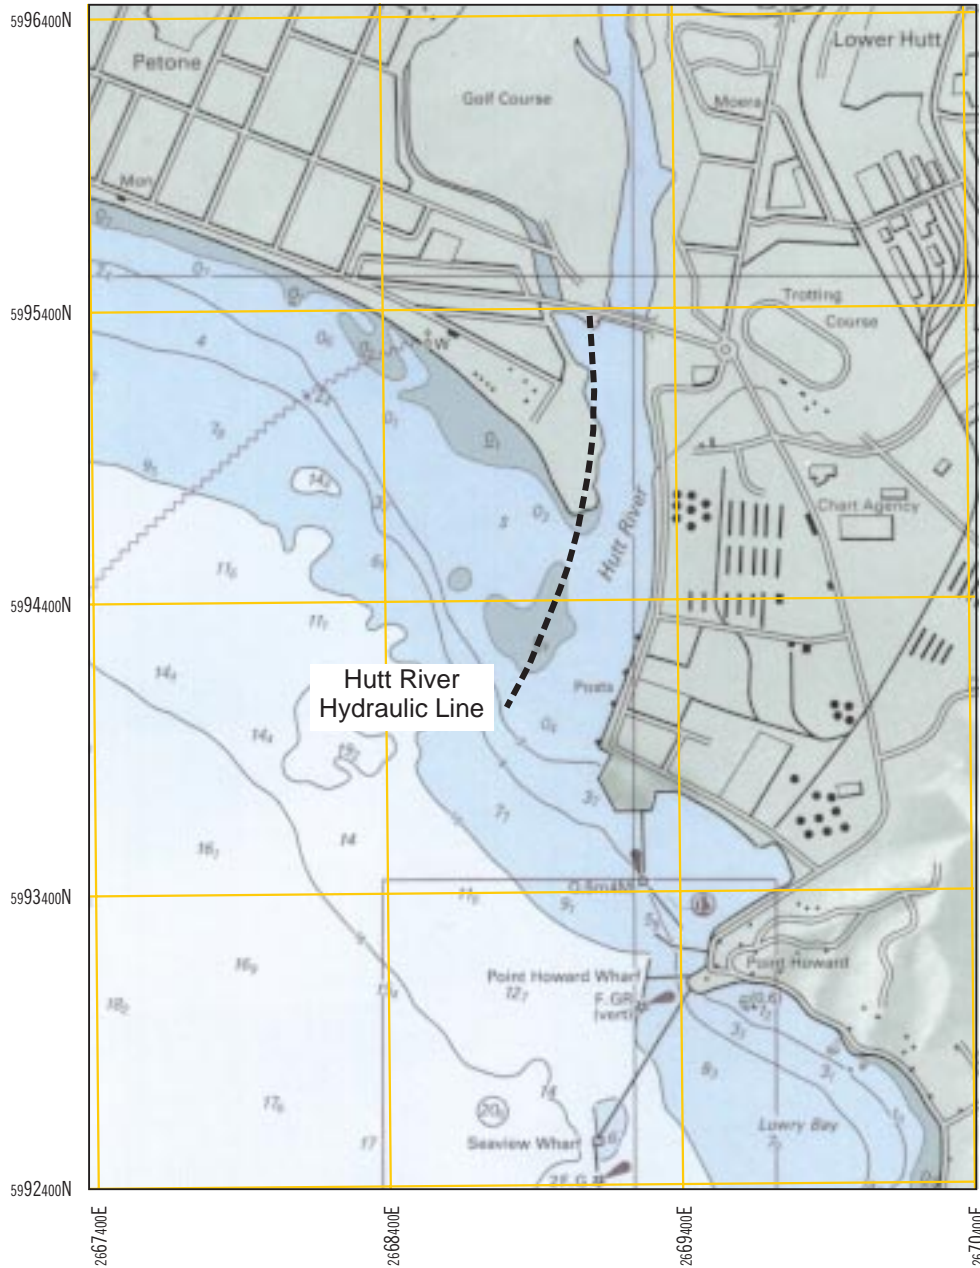

Hutt River Hydraulic Line

Wellington Harbour (Hutt River Mouth)

Legend

-  Hutt River hydraulic line
-  Map grids (NZMG)

Note: Shoreline details may not be accurate at this scale

Part of Chart NZ 4633 Wellington Harbour reproduced by permission of Land Information New Zealand

CAUTION
NOT TO BE
USED FOR
NAVIGATION

Locality Map