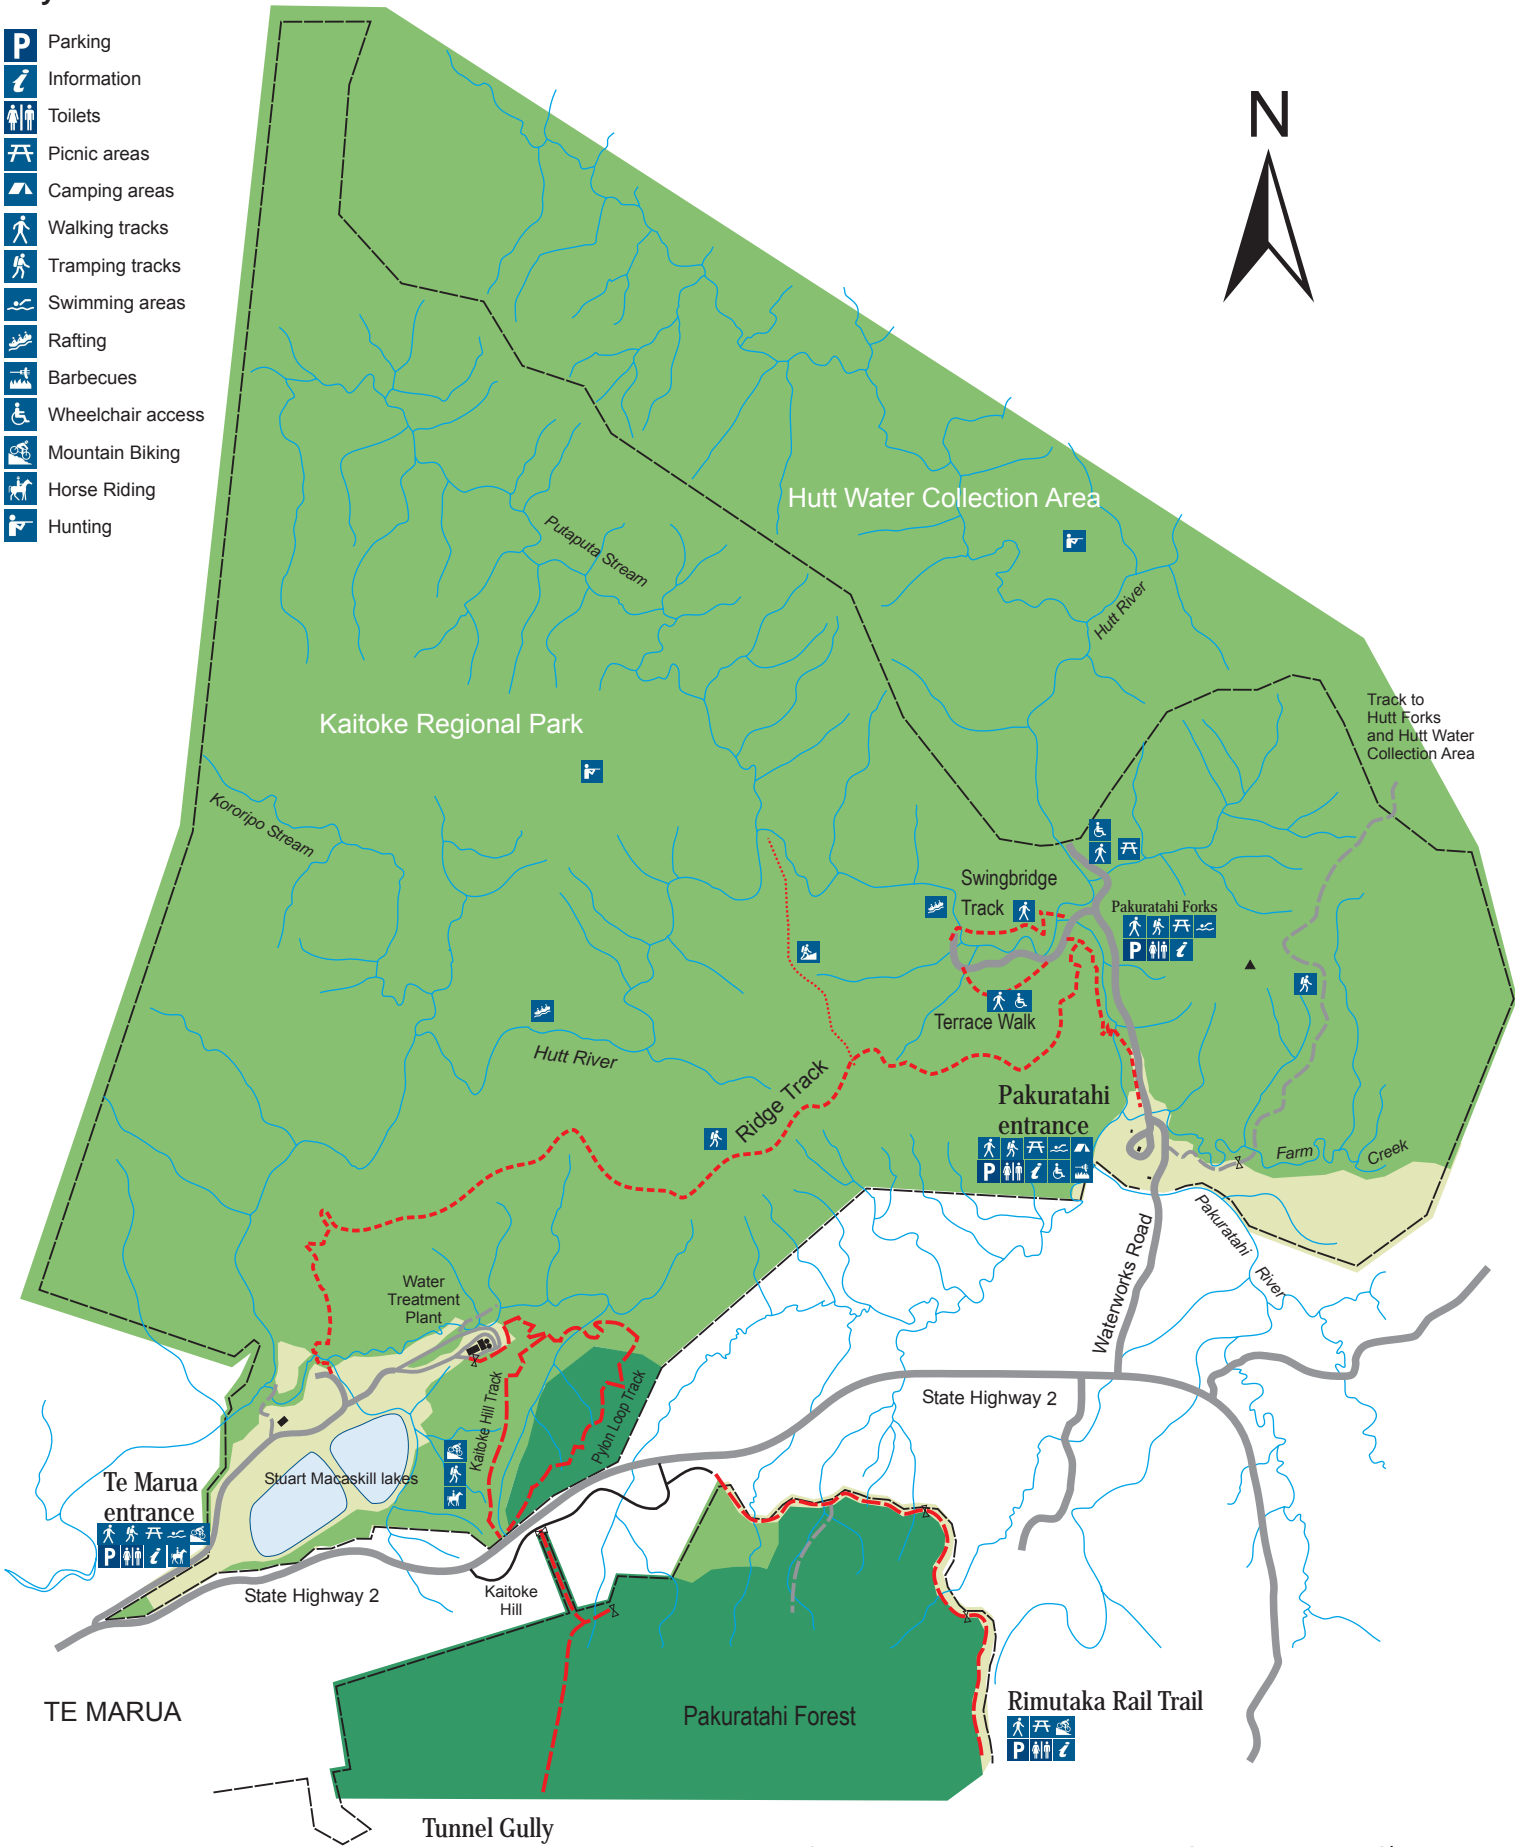

Key

-  Parking
-  Information
-  Toilets
-  Picnic areas
-  Camping areas
-  Walking tracks
-  Tramping tracks
-  Swimming areas
-  Rafting
-  Barbecues
-  Wheelchair access
-  Mountain Biking
-  Horse Riding
-  Hunting

KAITOKE REGIONAL PARK