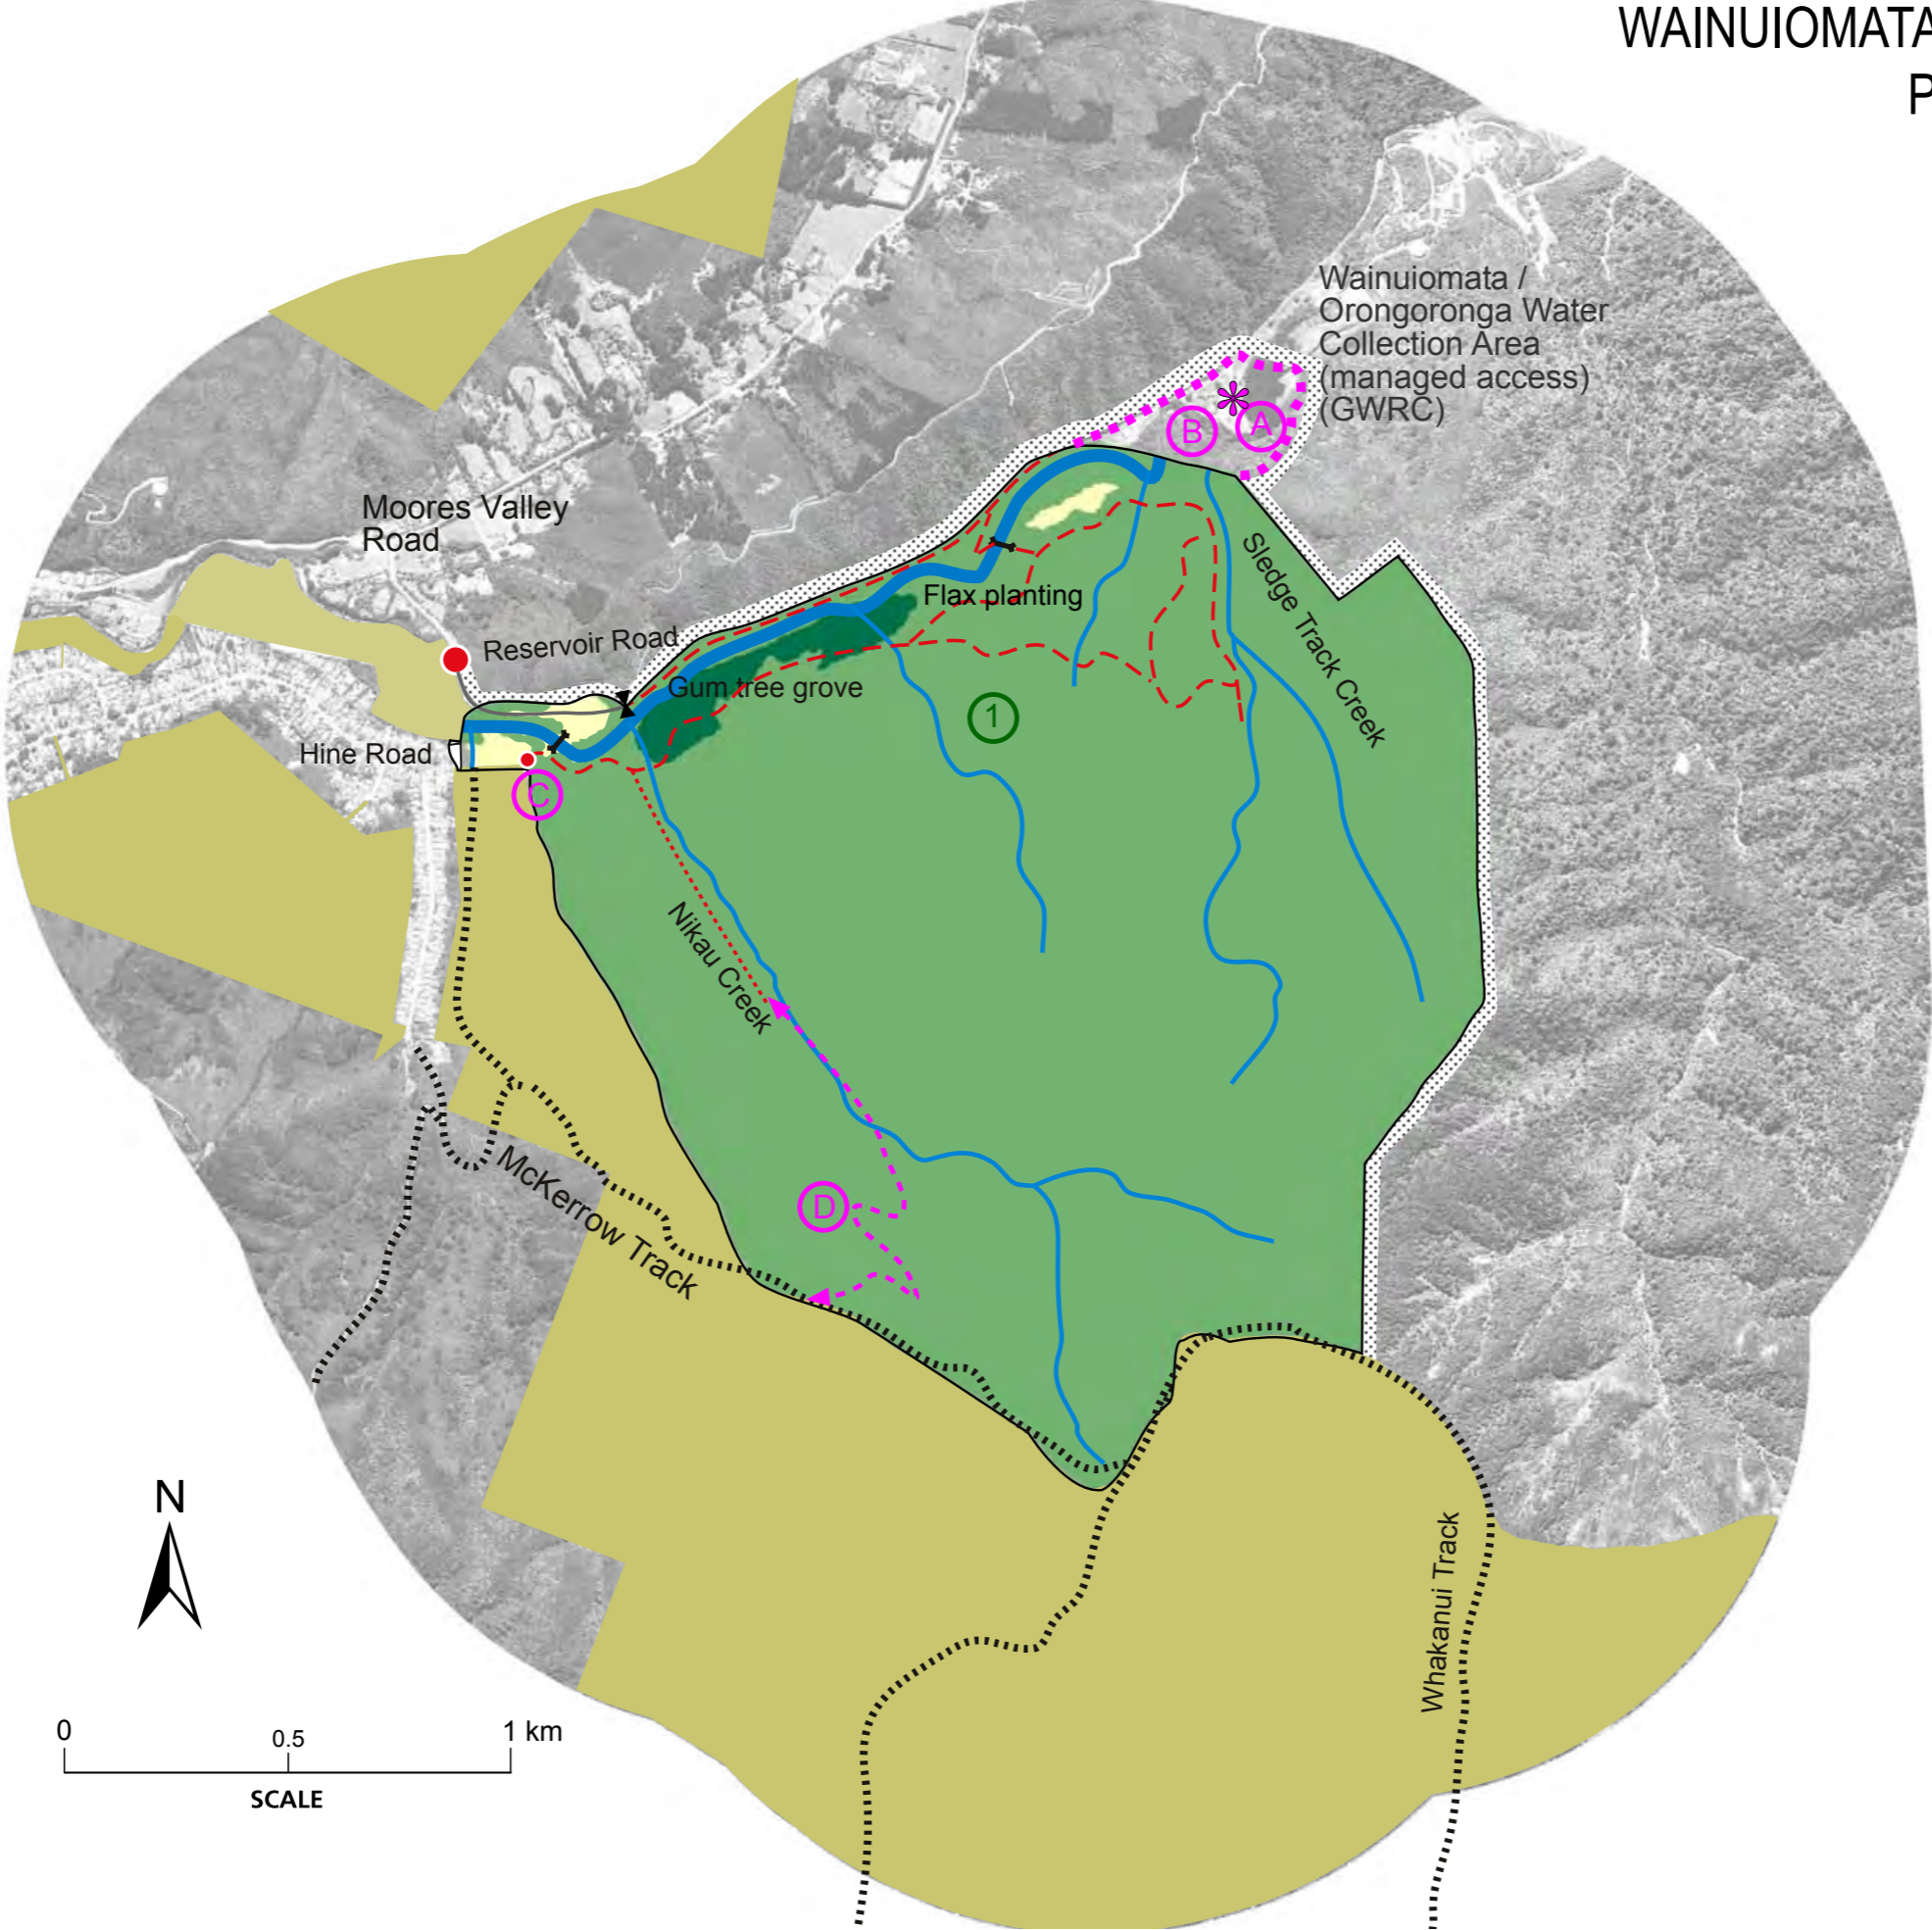

WAINUIOMATA RECREATION AREA in 2010

Draft: April 2010

- Natural Features**
 - Natural vegetation
 - Plantation forest
 - Pasture / grass
 - Rivers and streams
- Park Facilities: Tracks**
 - Shared track (refer to Rules)
 - Walking track
- Park Facilities: General**
 - Major Entrance with sign
 - Minor Entrance with map board
 - P** Car park
 - i** Information kiosk
 - Wilderness experience
 - Hunting (refer to Rules)
- Other Features**
 - Public Road
 - 1** Gate
 - Managed public access to Water Collection Area
 - Public Reserves (external to park)
 - Buildings
 - DoC tracks

WAINUIOMATA RECREATION AREA - Projected future changes

Draft: April 2010

Ecology

① Indigenous forest health

Recreation

- Ⓐ Lower Dam landscape improvements
- Ⓑ Public access extended to Lower Dam in 2012
- Ⓒ Improve Hine Rd entrance
- Ⓓ Route linking McKerrow Track to Nikau Ck track

- - - - - Extension of public access
- * Potential activity centre