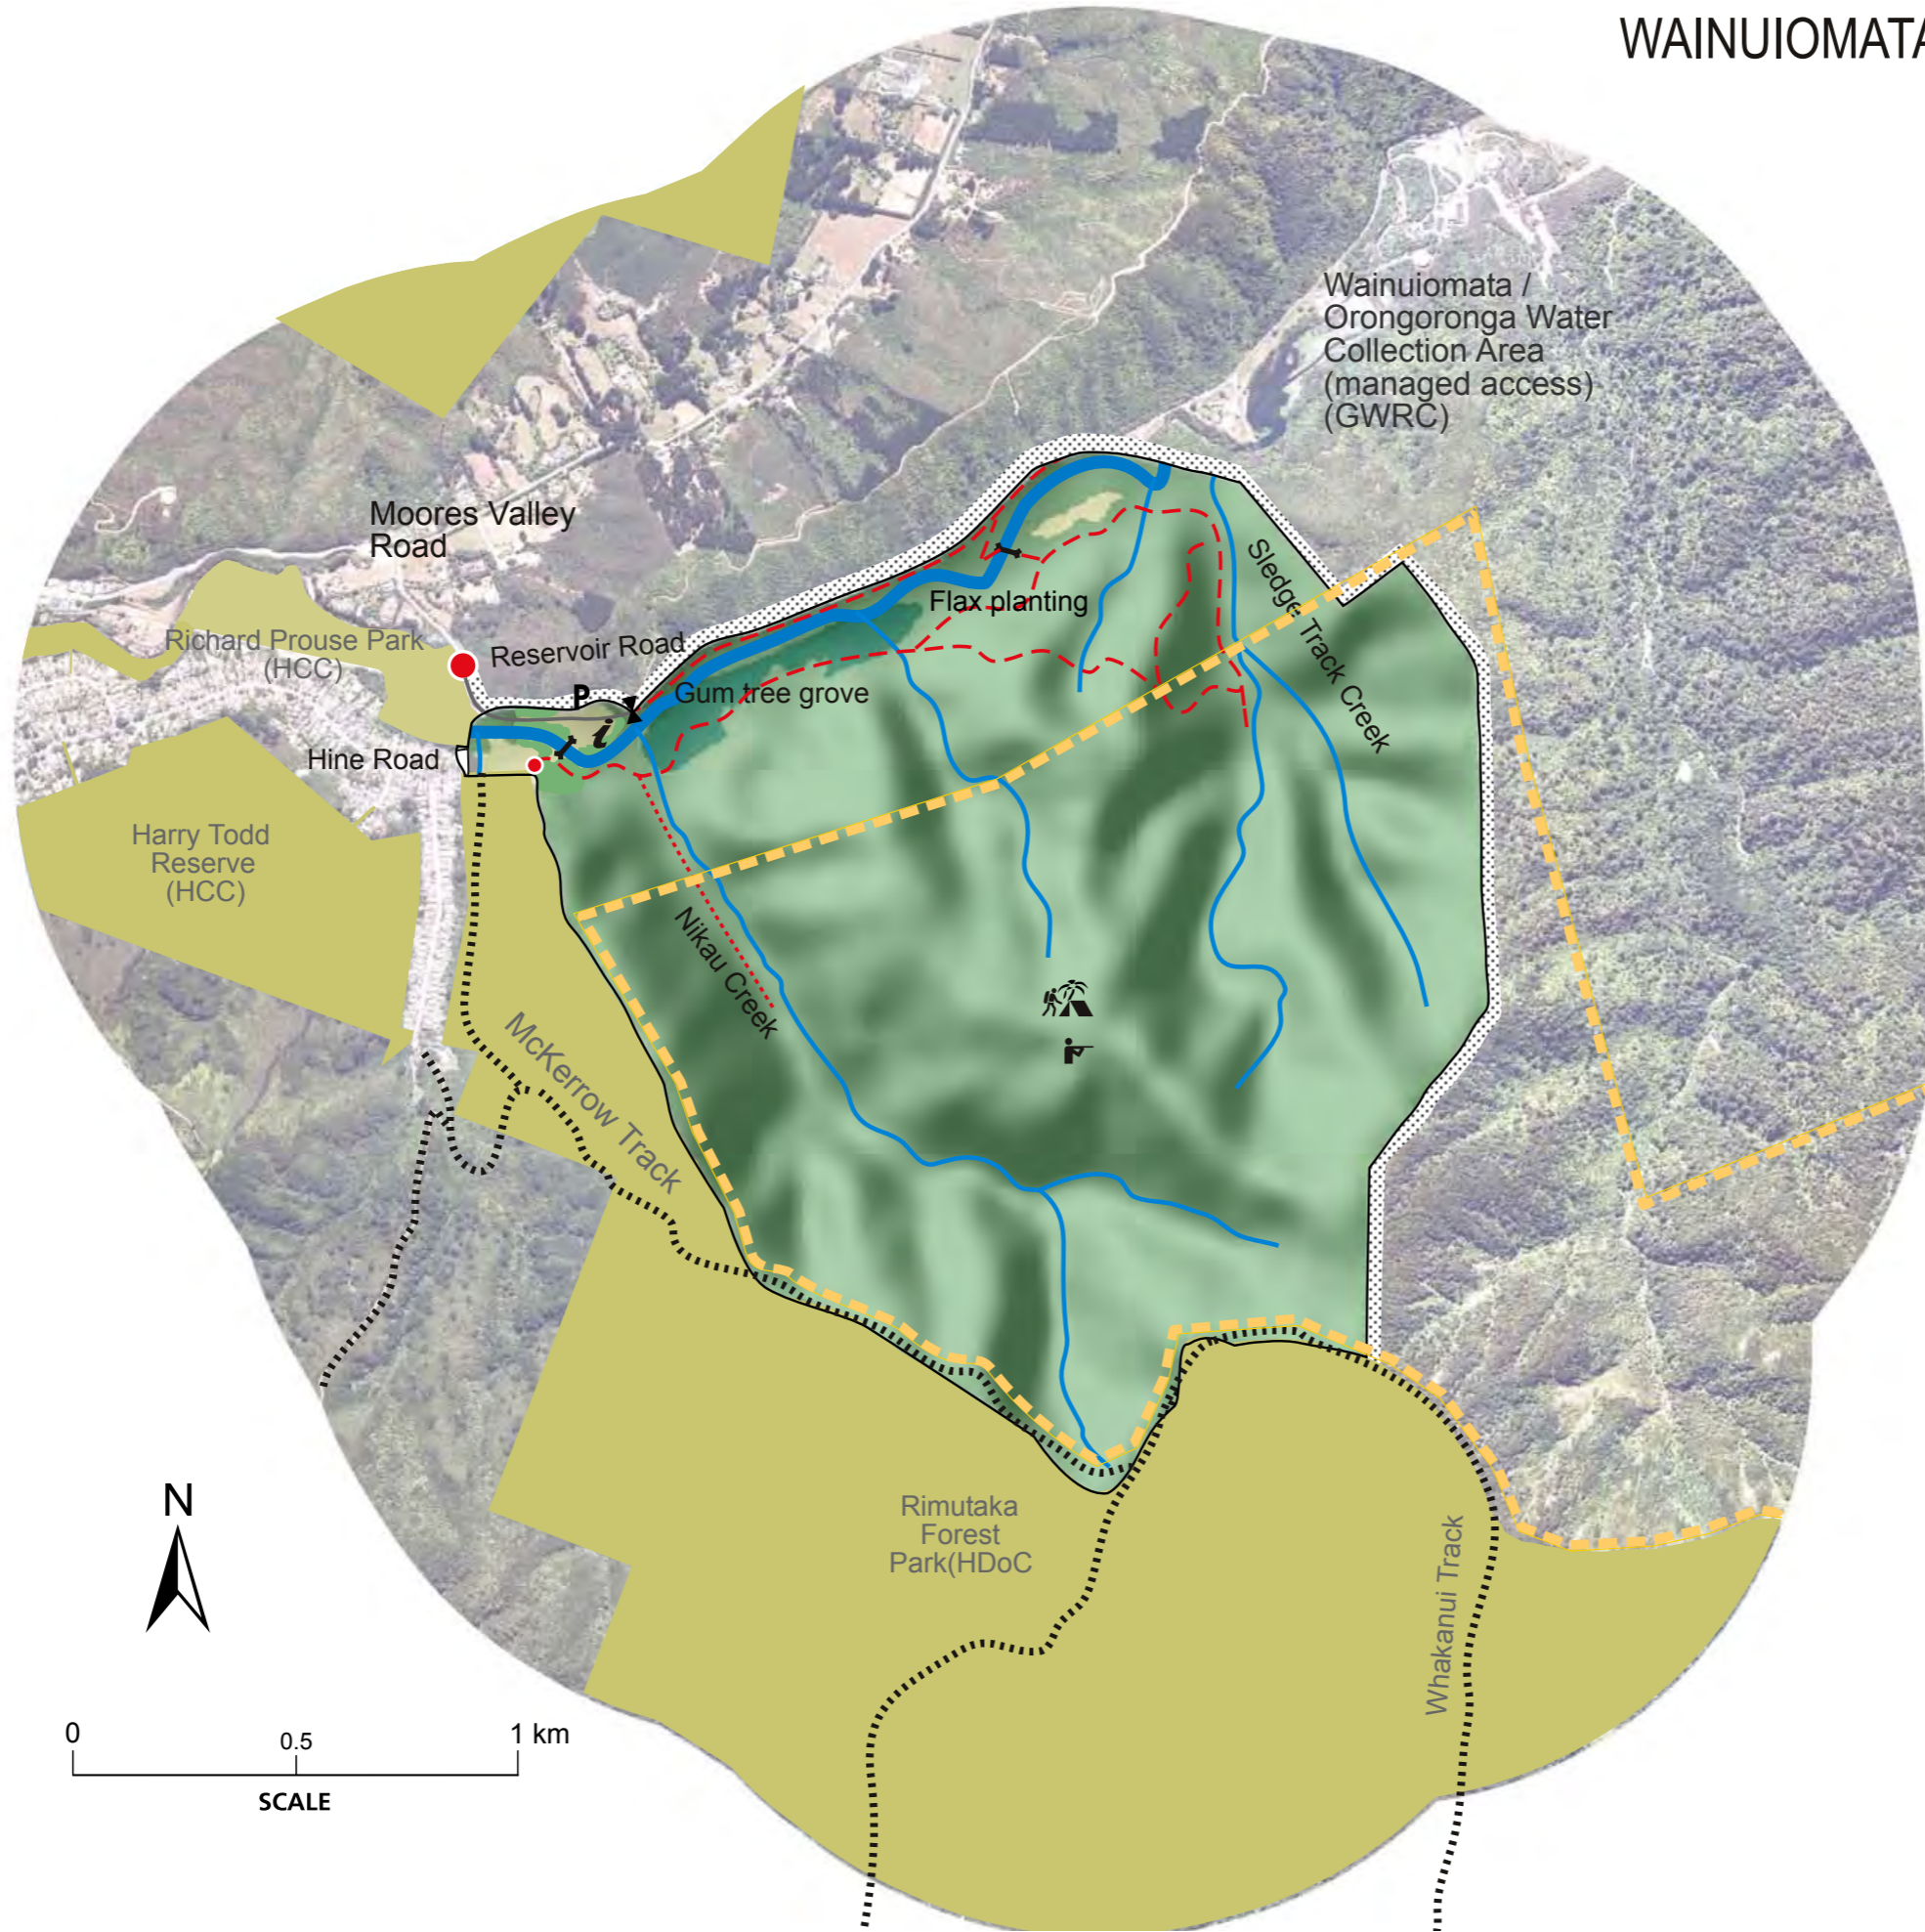

WAINUIOMATA RECREATION AREA in 2010

Draft: April 2010

- Natural Features**
 - Natural vegetation
 - Plantation forest
 - Pasture / grass
 - Rivers and streams
- Park Facilities: Tracks**
 - Shared track (refer to Rules)
 - Walking track
- Park Facilities: General**
 - Major Entrance with sign
 - Minor Entrance with map board
 - P** Car park
 - i** Information kiosk
 - Wilderness experience
 - Hunting (refer to Rules)
- Other Features**
 - Public Road
 - 1** Gate
 - Managed public access to Water Collection Area
 - Public Reserves (external to park)
 - Buildings
 - DoC tracks

WAINUIOMATA RECREATION AREA - Projected future changes

Draft: April 2010

Ecology

① Indigenous forest health

Recreation

- Ⓐ Lower Dam landscape improvements
- Ⓑ Public access extended to Lower Dam in 2012
- Ⓒ Improve Hine Rd entrance
- Ⓓ Route linking McKerrow Track to Nikau Ck track

- - - - - Extension of public access
- * Potential activity centre