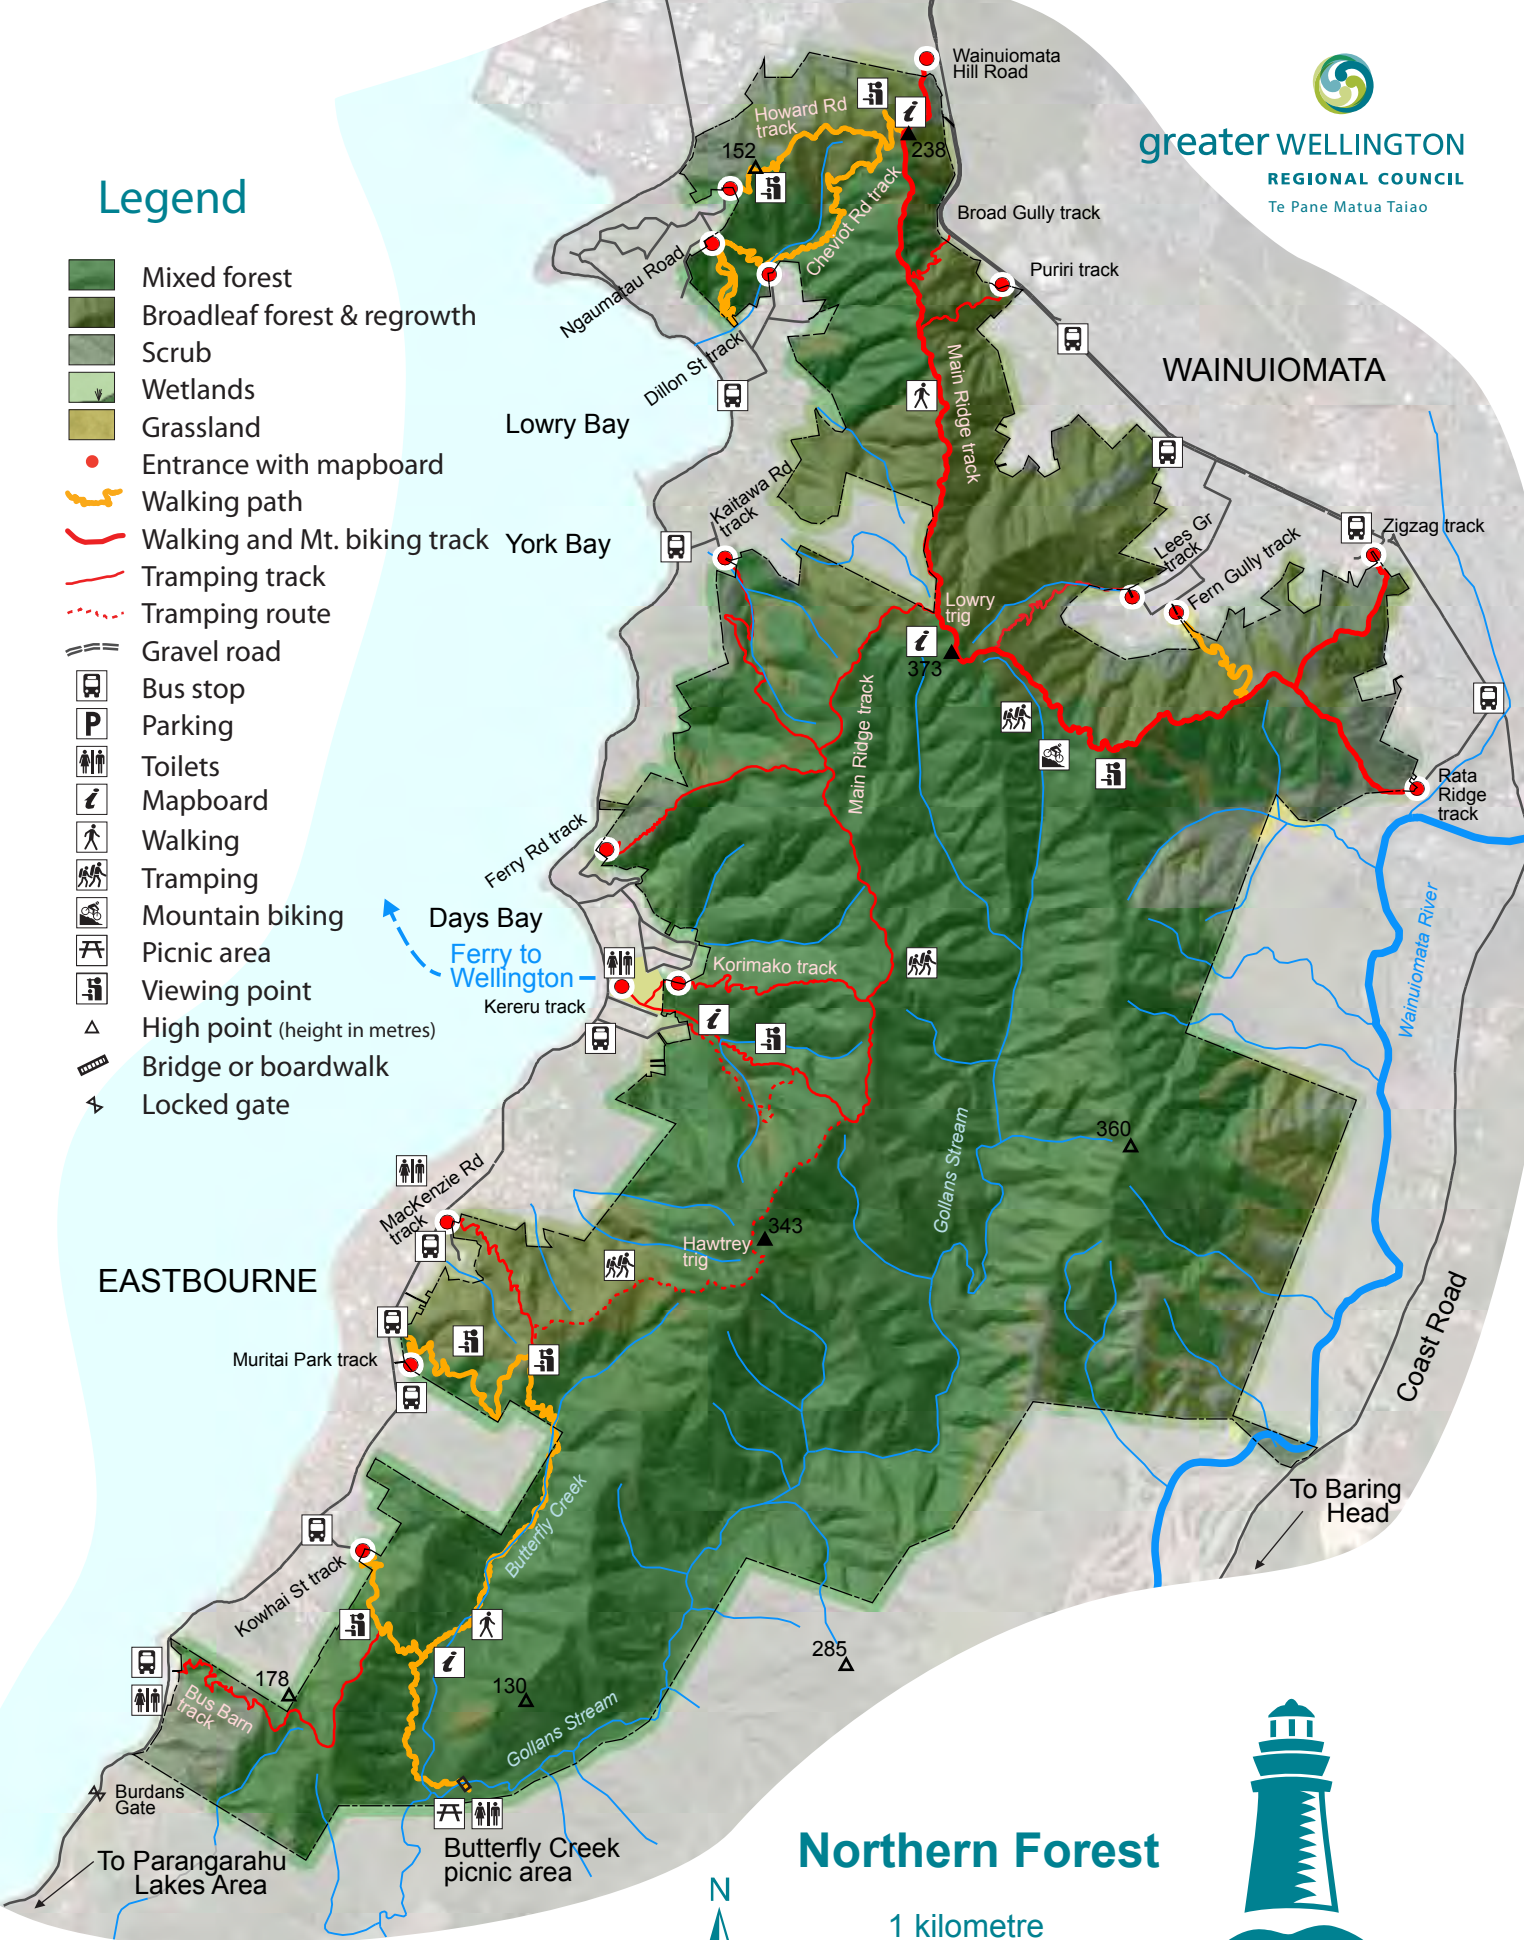

greater WELLINGTON

REGIONAL COUNCIL

Te Pane Matua Taiao

# Legend

- Mixed forest
- Broadleaf forest & regrowth
- Scrub
- Wetlands
- Grassland
- Entrance with mapboard
- Walking path
- Walking and Mt. biking track
- Tramping track
- Tramping route
- Gravel road
- Bus stop
- Parking
- Toilets
- Mapboard
- Walking
- Tramping
- Mountain biking
- Picnic area
- Viewing point
- High point (height in metres)
- Bridge or boardwalk
- Locked gate

## Northern Forest

1 kilometre

East Harbour  
REGIONAL PARK