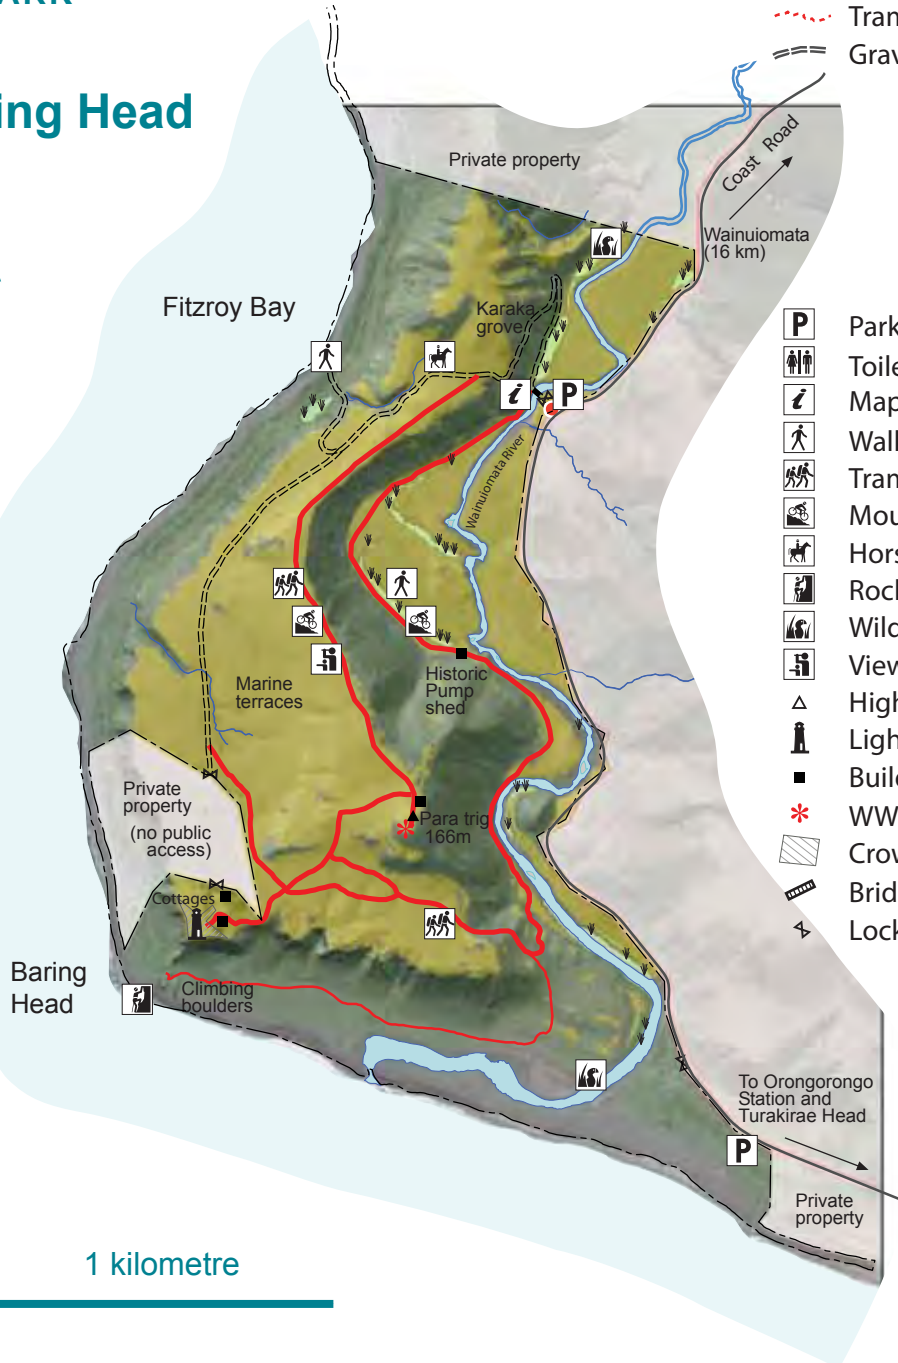

East Harbour REGIONAL PARK

Baring Head

Legend

- Mixed forest
- Broadleaf forest & regrowth
- Scrub
- Wetlands
- Grassland
- Entrance with mapboard
- Walking path
- Walking and Mt. biking track
- Tramping track
- Tramping route
- Gravel road

- Parking
- Toilets
- Mapboard
- Walking
- Tramping
- Mountain biking
- Horse riding
- Rock climbing
- Wildlife
- Viewing point
- High point (height in metres)
- Lighthouse
- Building
- WWII Observation post
- Crown owned land
- Bridge or boardwalk
- Locked gate