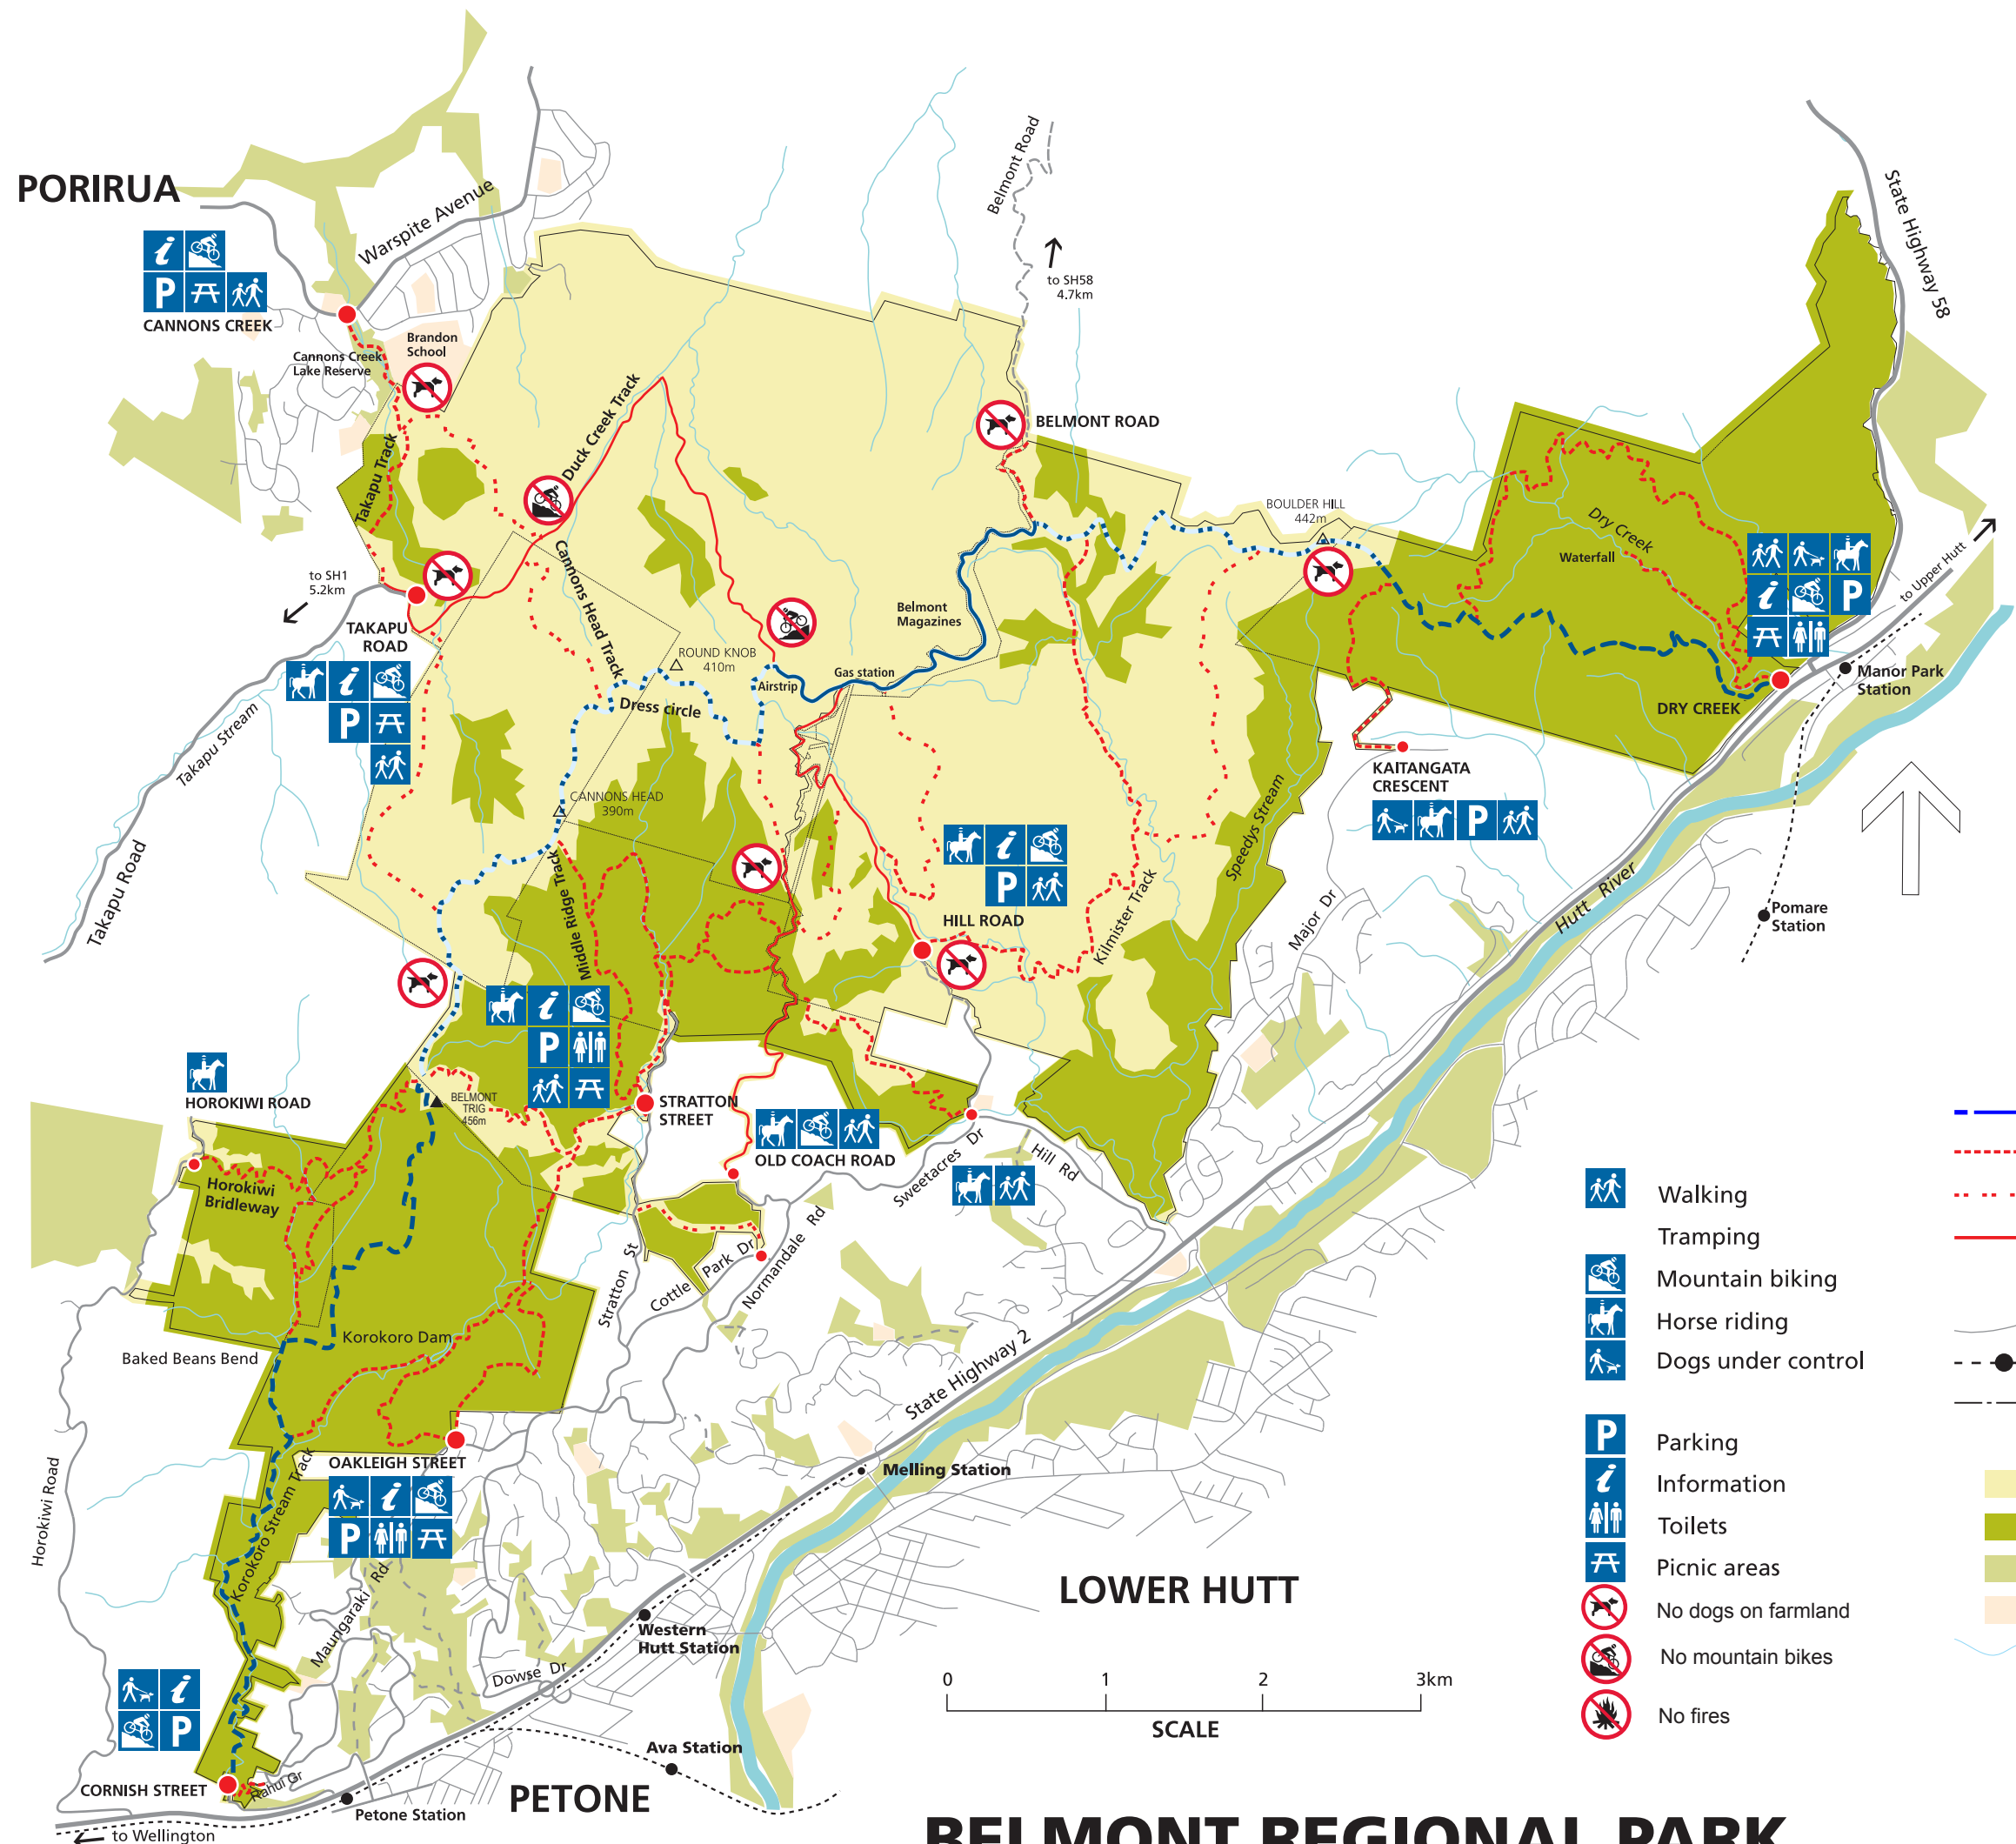

PORIRUA

KEY

- Puke Ariki Traverse
 - Track
 - Route across farmland
 - Route along farm road
 - Hutt City Tracks
 - Road
 - Railway line
 - Park boundary
 - Building
 - Open pasture
 - Regenerating native bush
 - Local reserves
 - School
 - Stream
 - Hill top
 - Trig point
-
- Walking
 - Tramping
 - Mountain biking
 - Horse riding
 - Dogs under control
 - Parking
 - Information
 - Toilets
 - Picnic areas
 - No dogs on farmland
 - No mountain bikes
 - No fires

BELMONT REGIONAL PARK