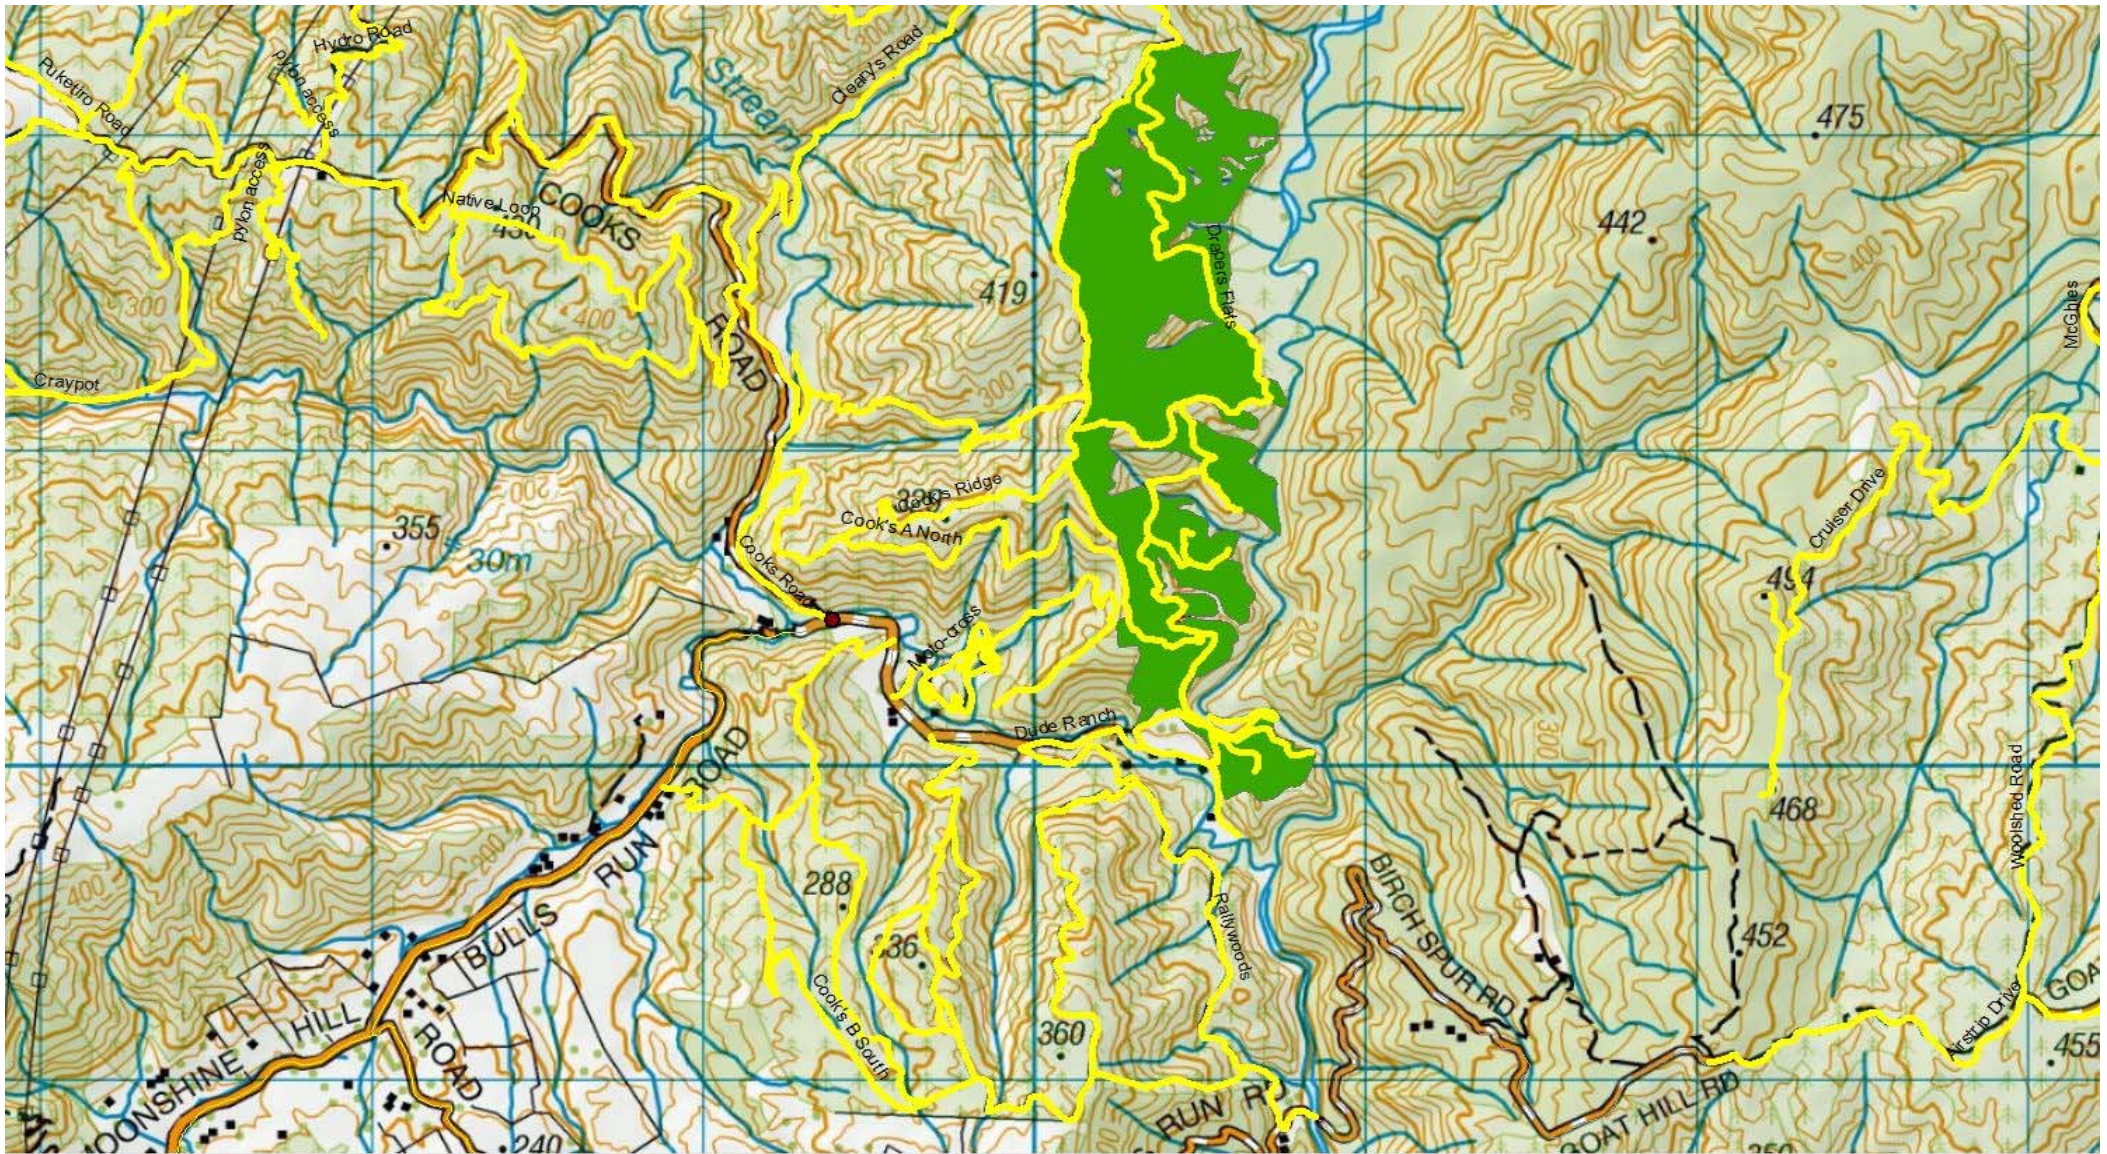

Harvesting Operations happening on Cooks Ridge Road