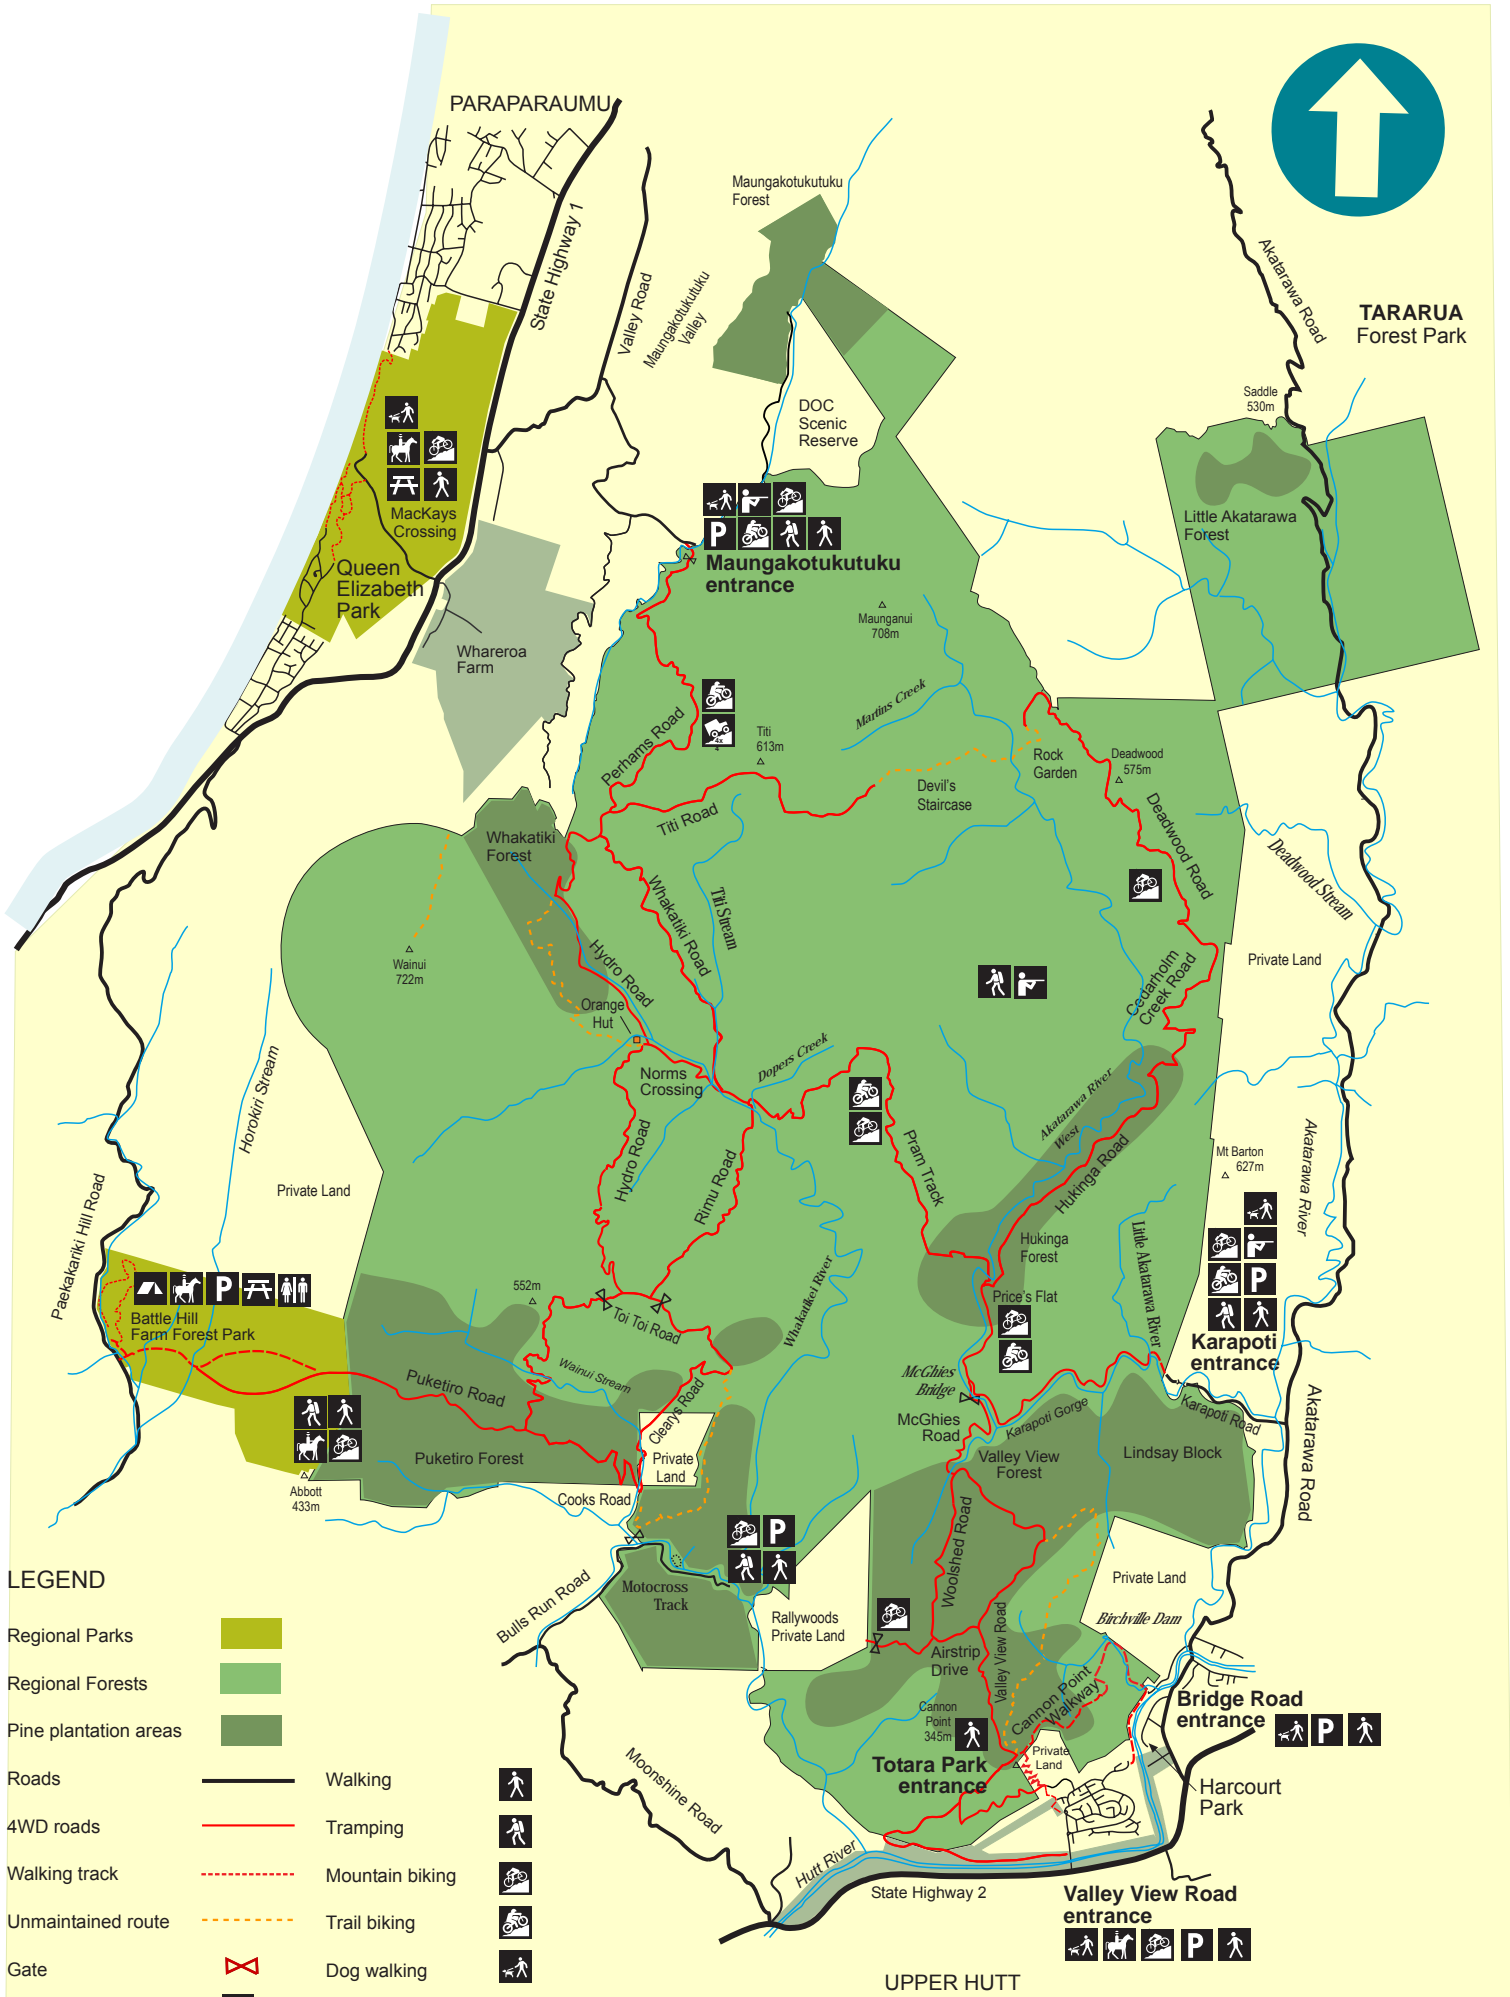

TARARUA Forest Park

PARAPARAUMU

LEGEND

- Regional Parks
- Regional Forests
- Pine plantation areas
- Roads
- 4WD roads
- Walking track
- Unmaintained route
- Gate
- Parking
- Toilets
- Information
- Walking
- Tramping
- Mountain biking
- Trail biking
- Dog walking
- Horse riding
- Hunting
- Camping

UPPER HUTT

Akatarawa Forest