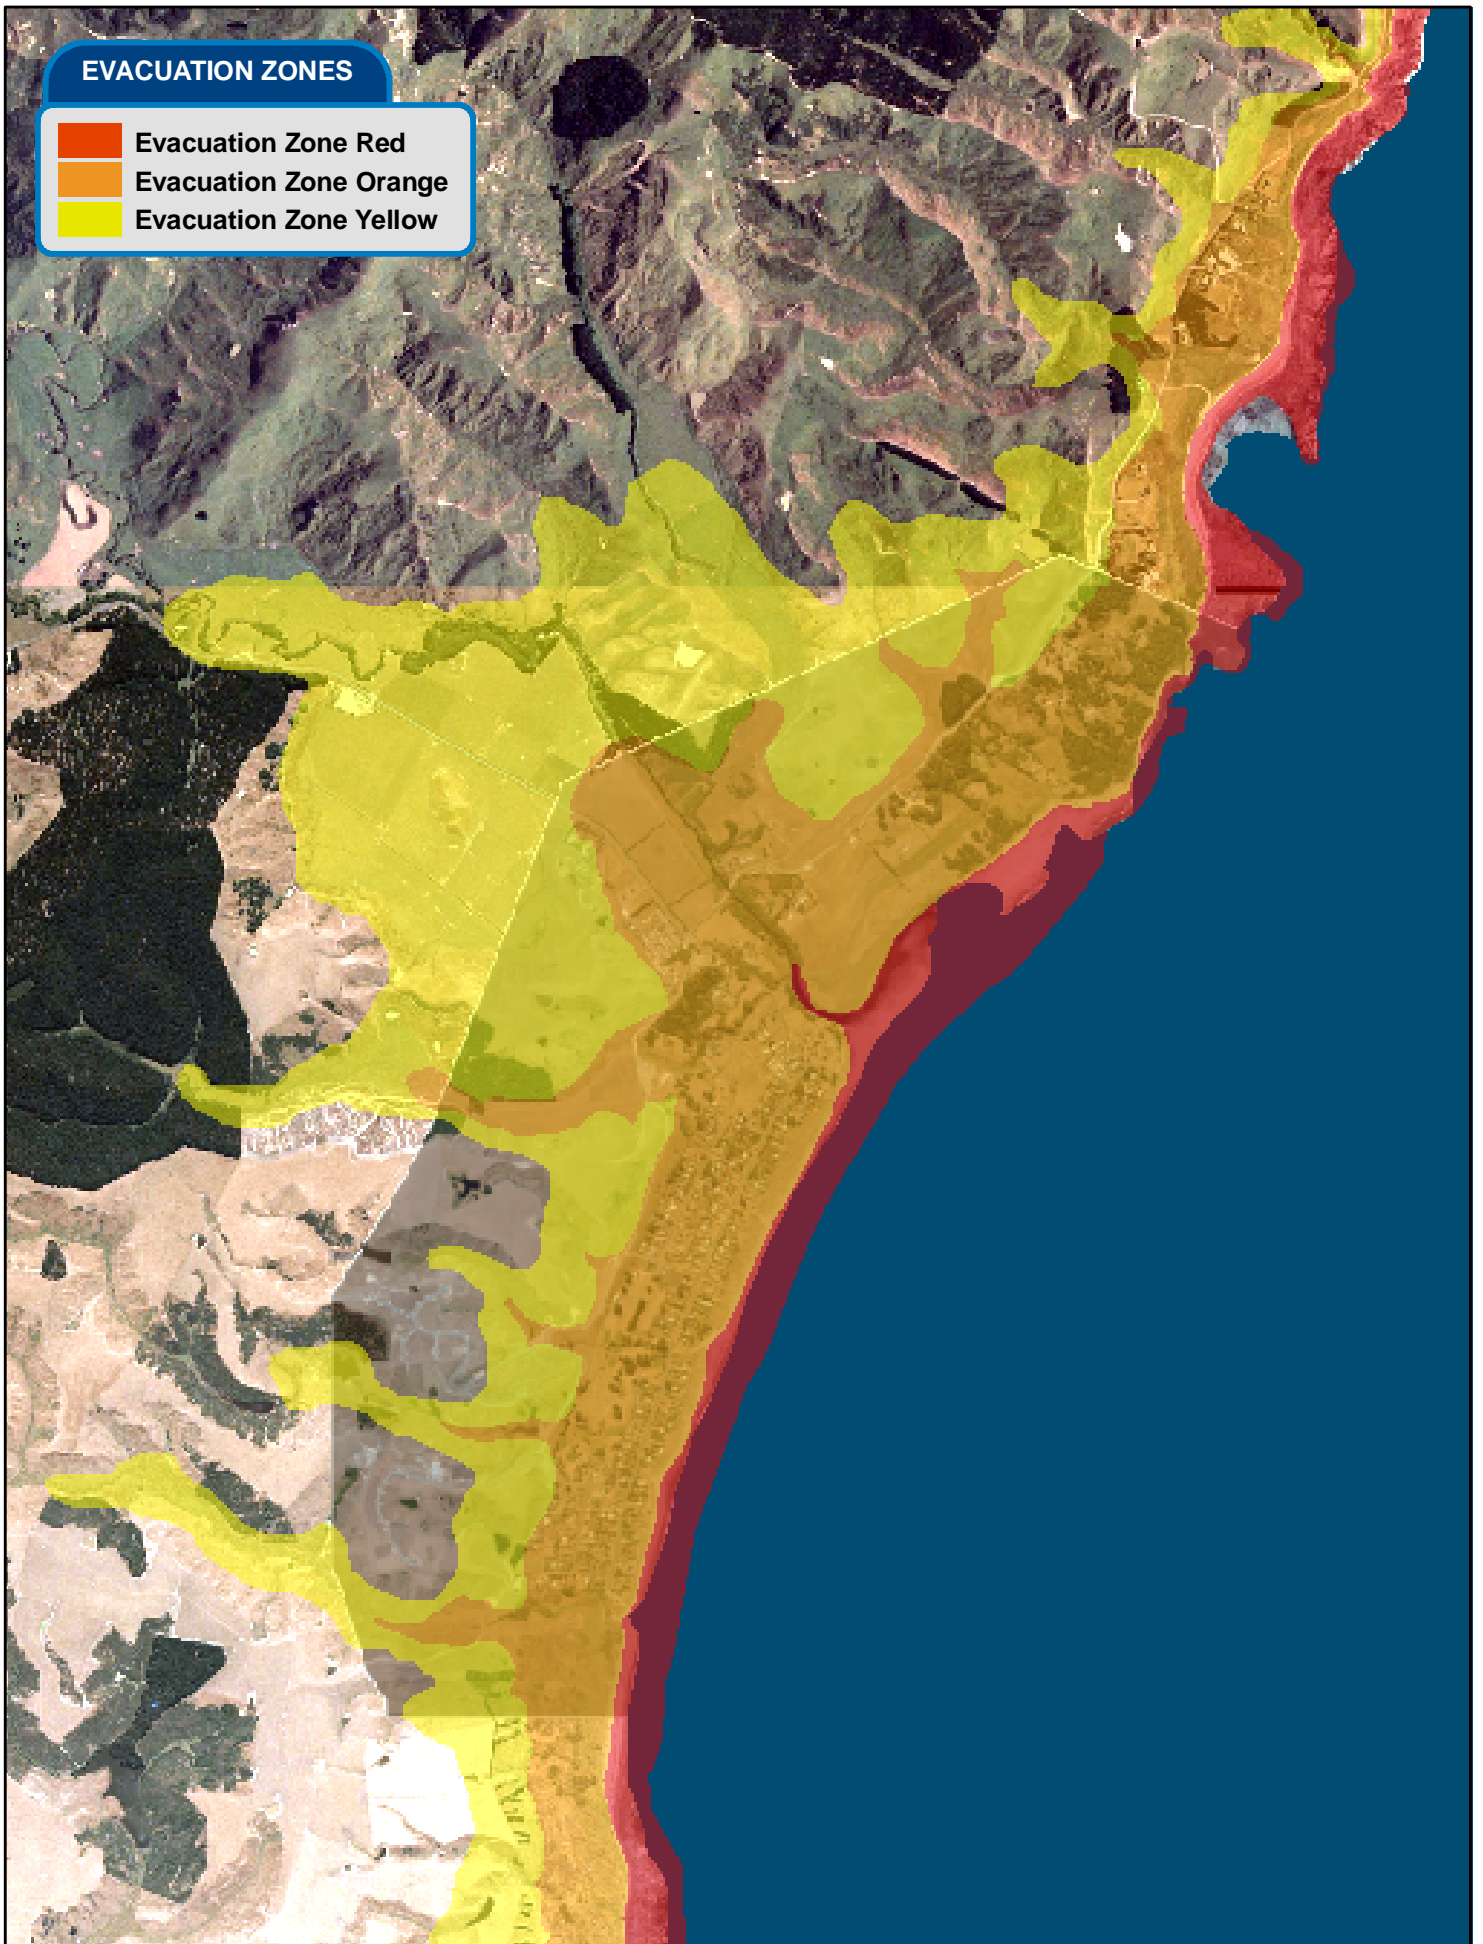

EVACUATION ZONES

- Evacuation Zone Red
- Evacuation Zone Orange
- Evacuation Zone Yellow

Wellington Region Tsunami Evacuation Zones: Riversdale

Projection: NZTM

1:20,000