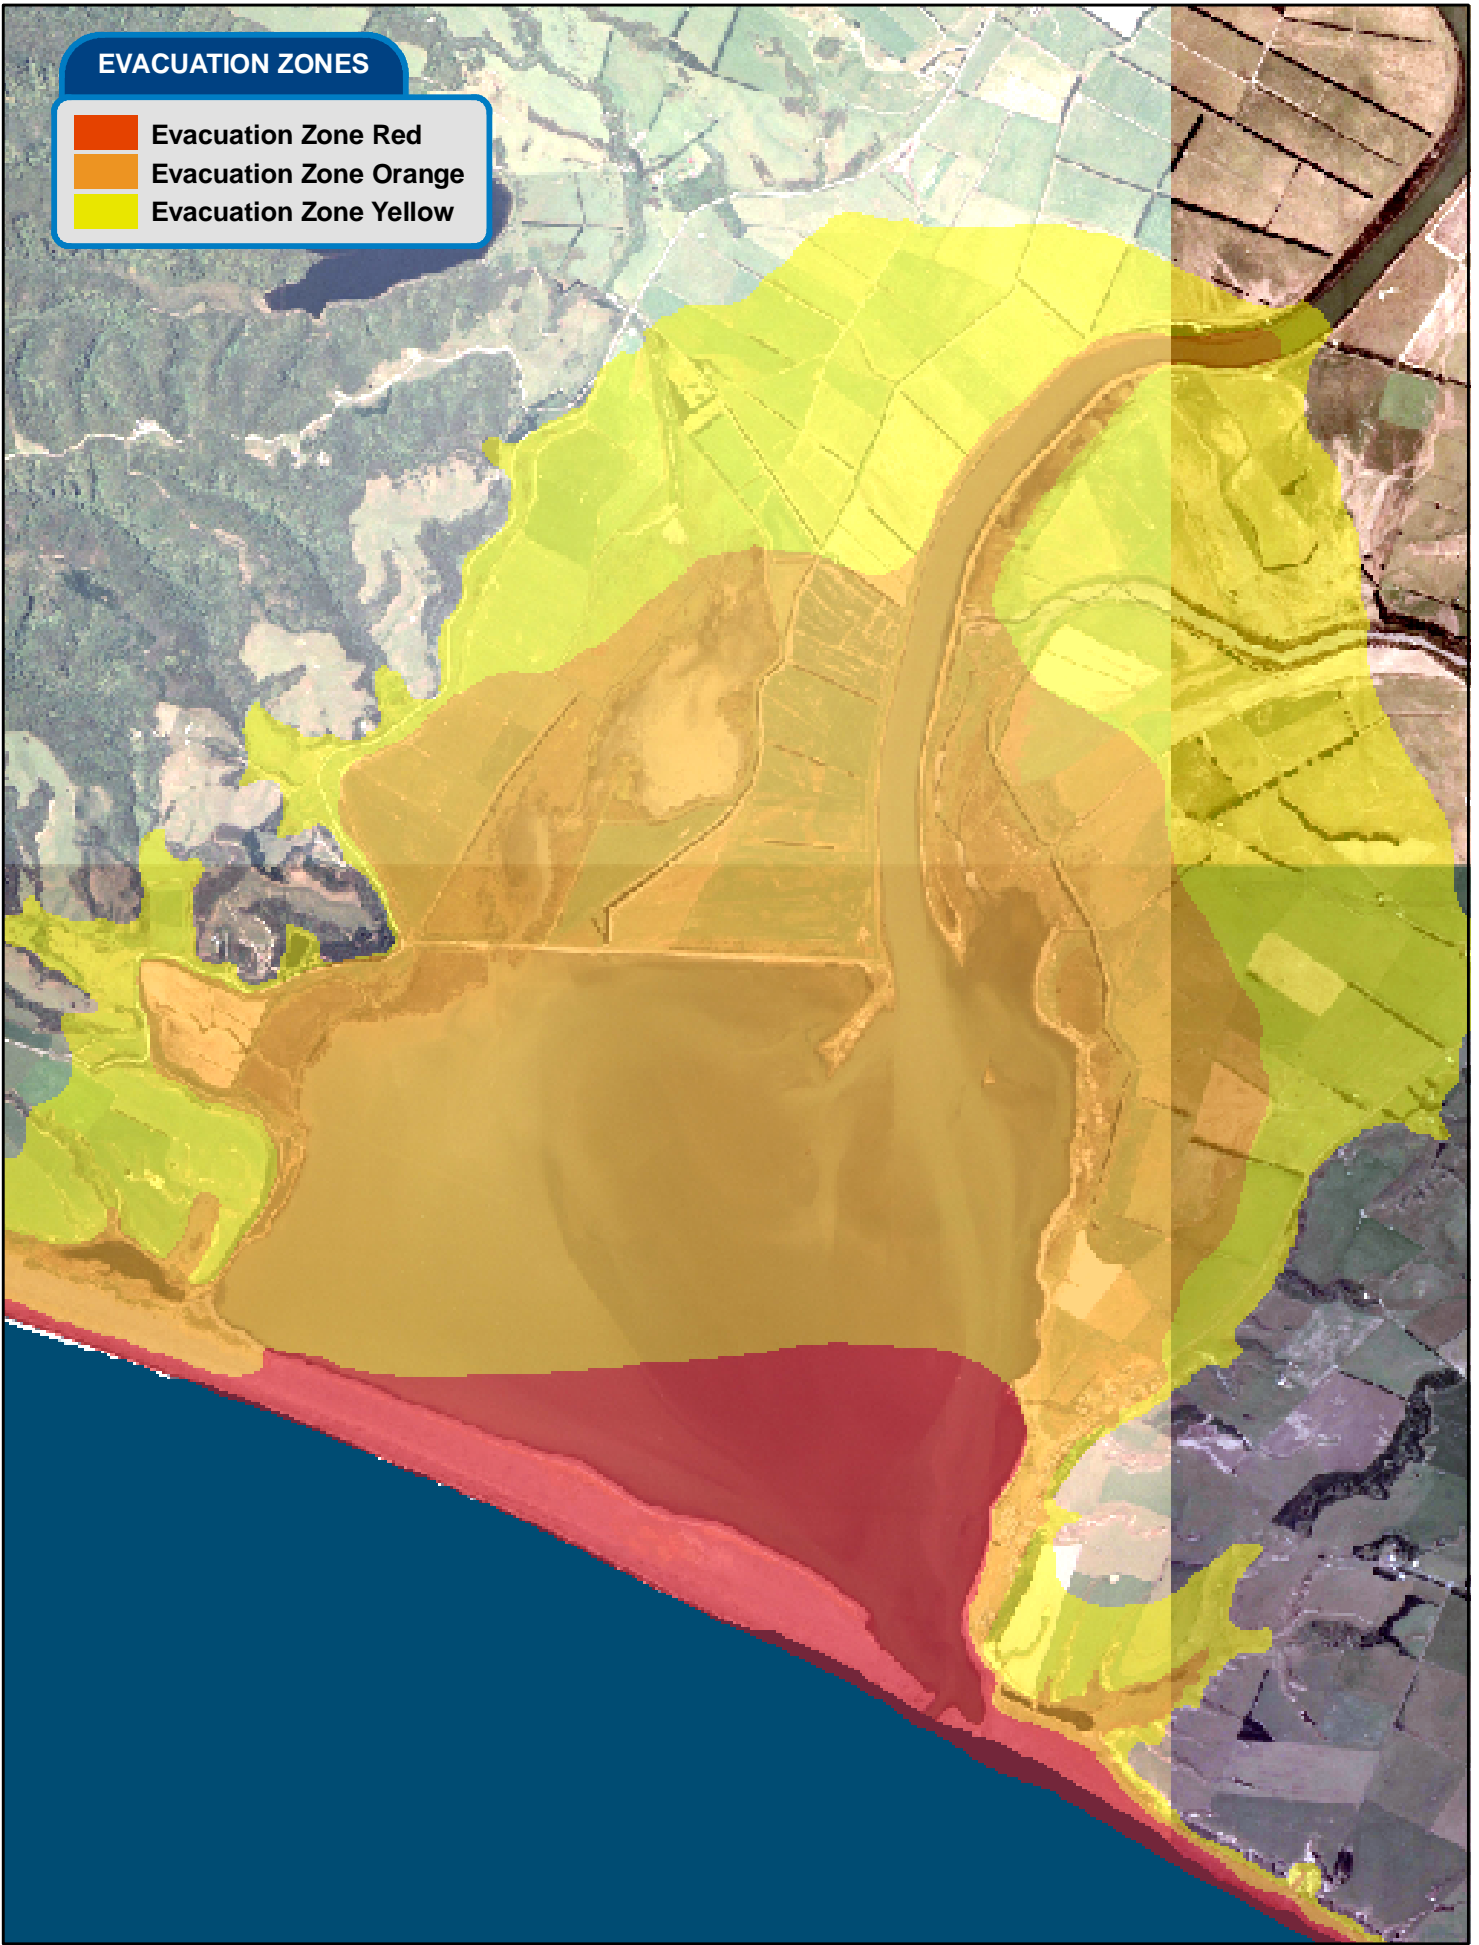

EVACUATION ZONES

- Evacuation Zone Red
- Evacuation Zone Orange
- Evacuation Zone Yellow

Wellington Region Tsunami Evacuation Zones: Lake Onoke

Projection: NZTM

1:30,000