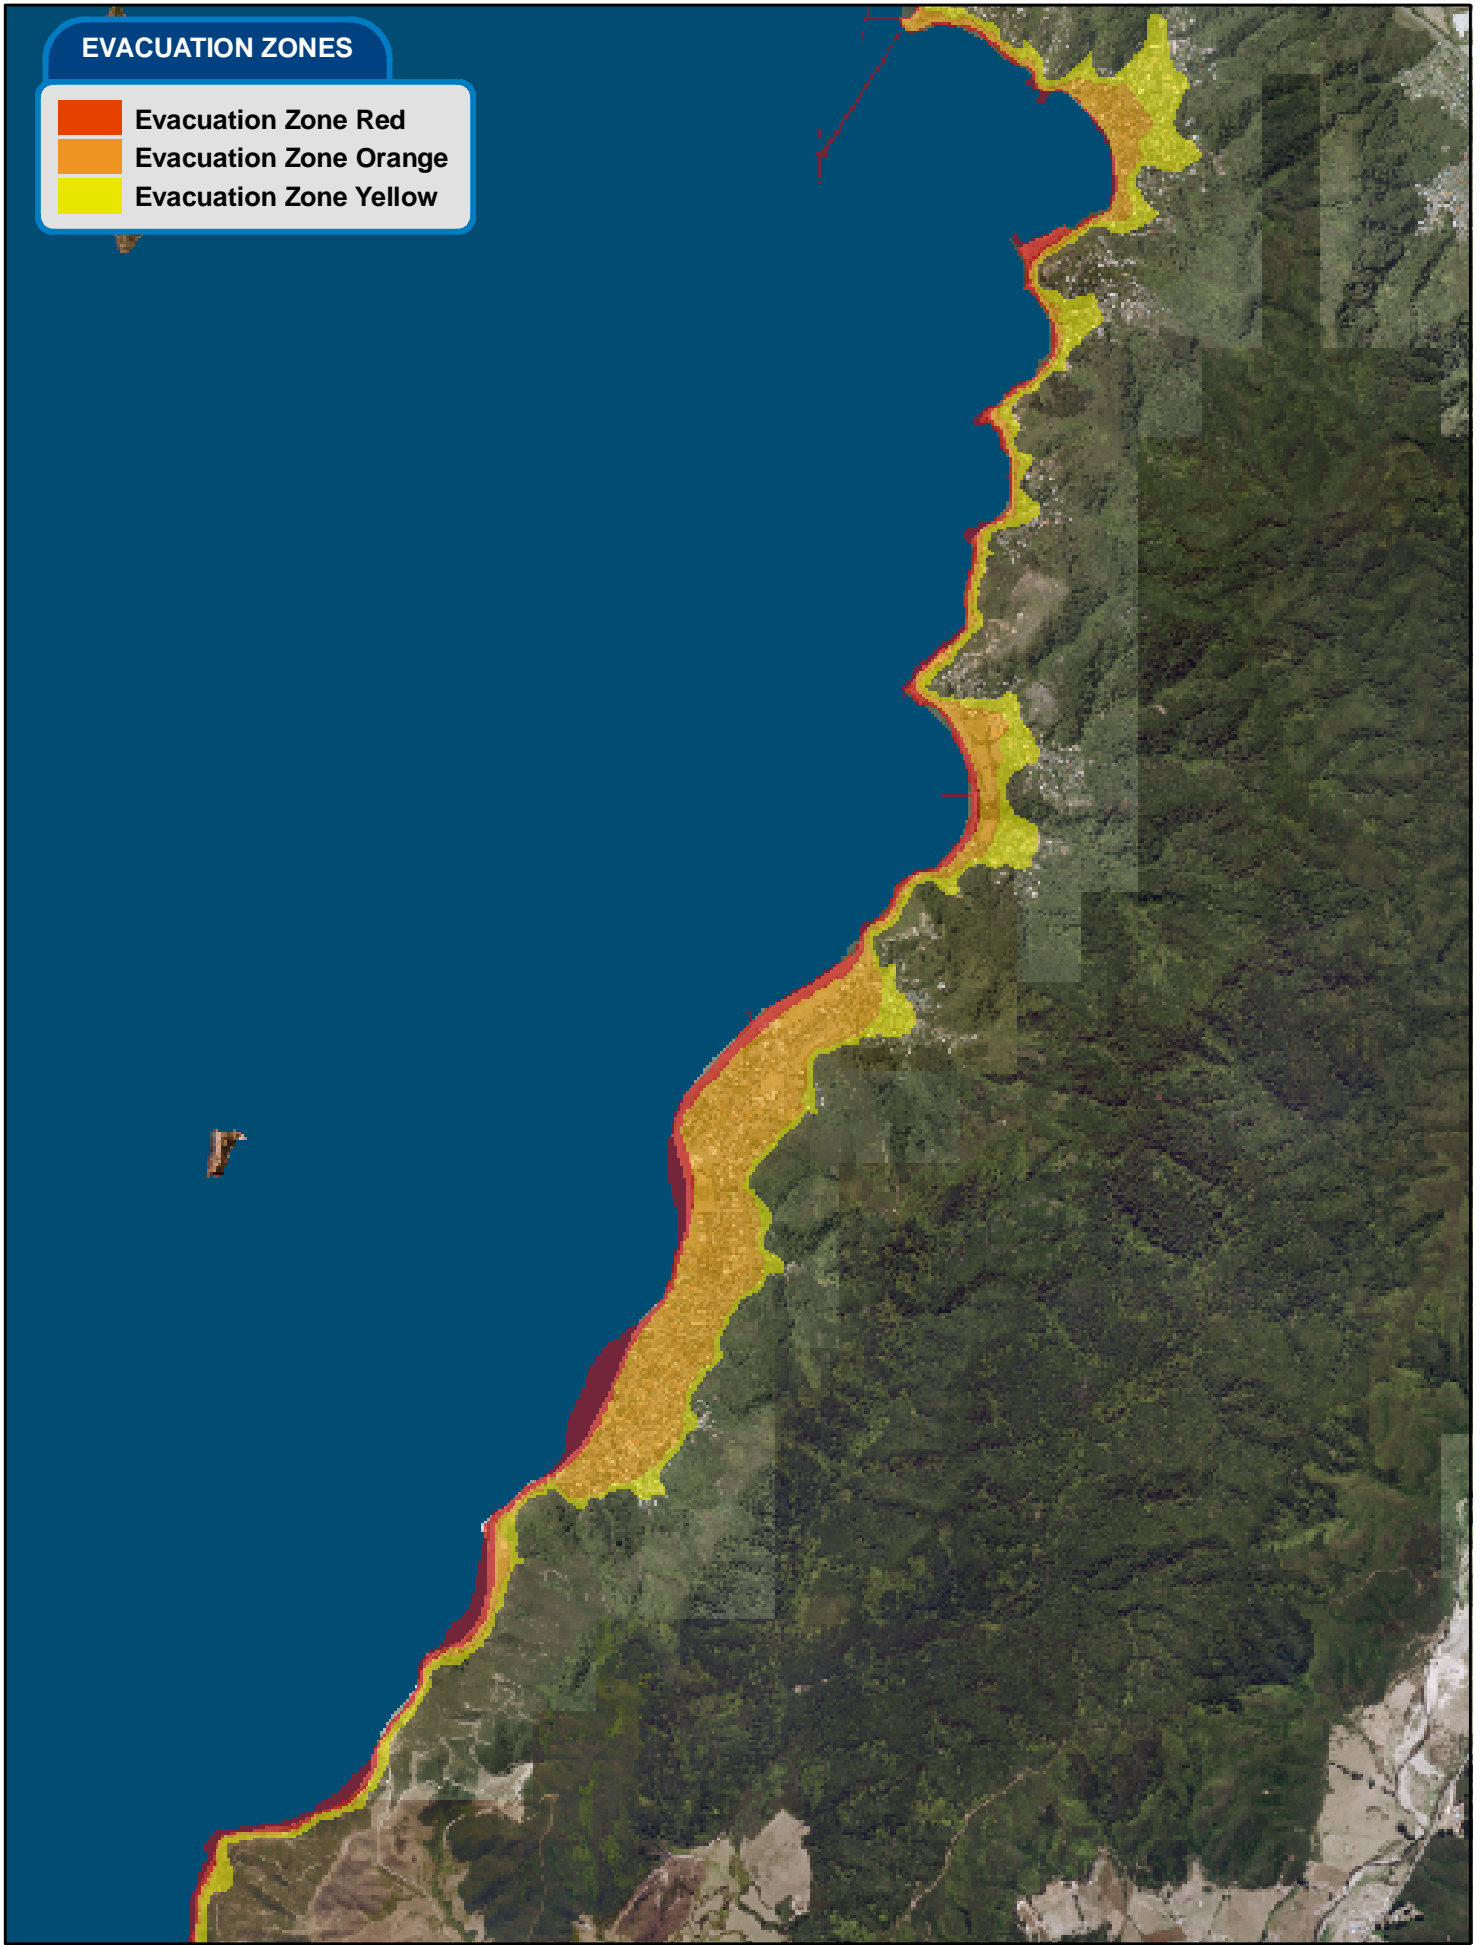

EVACUATION ZONES

- Evacuation Zone Red
- Evacuation Zone Orange
- Evacuation Zone Yellow

Wellington Region Tsunami Evacuation Zones: Eastbourne