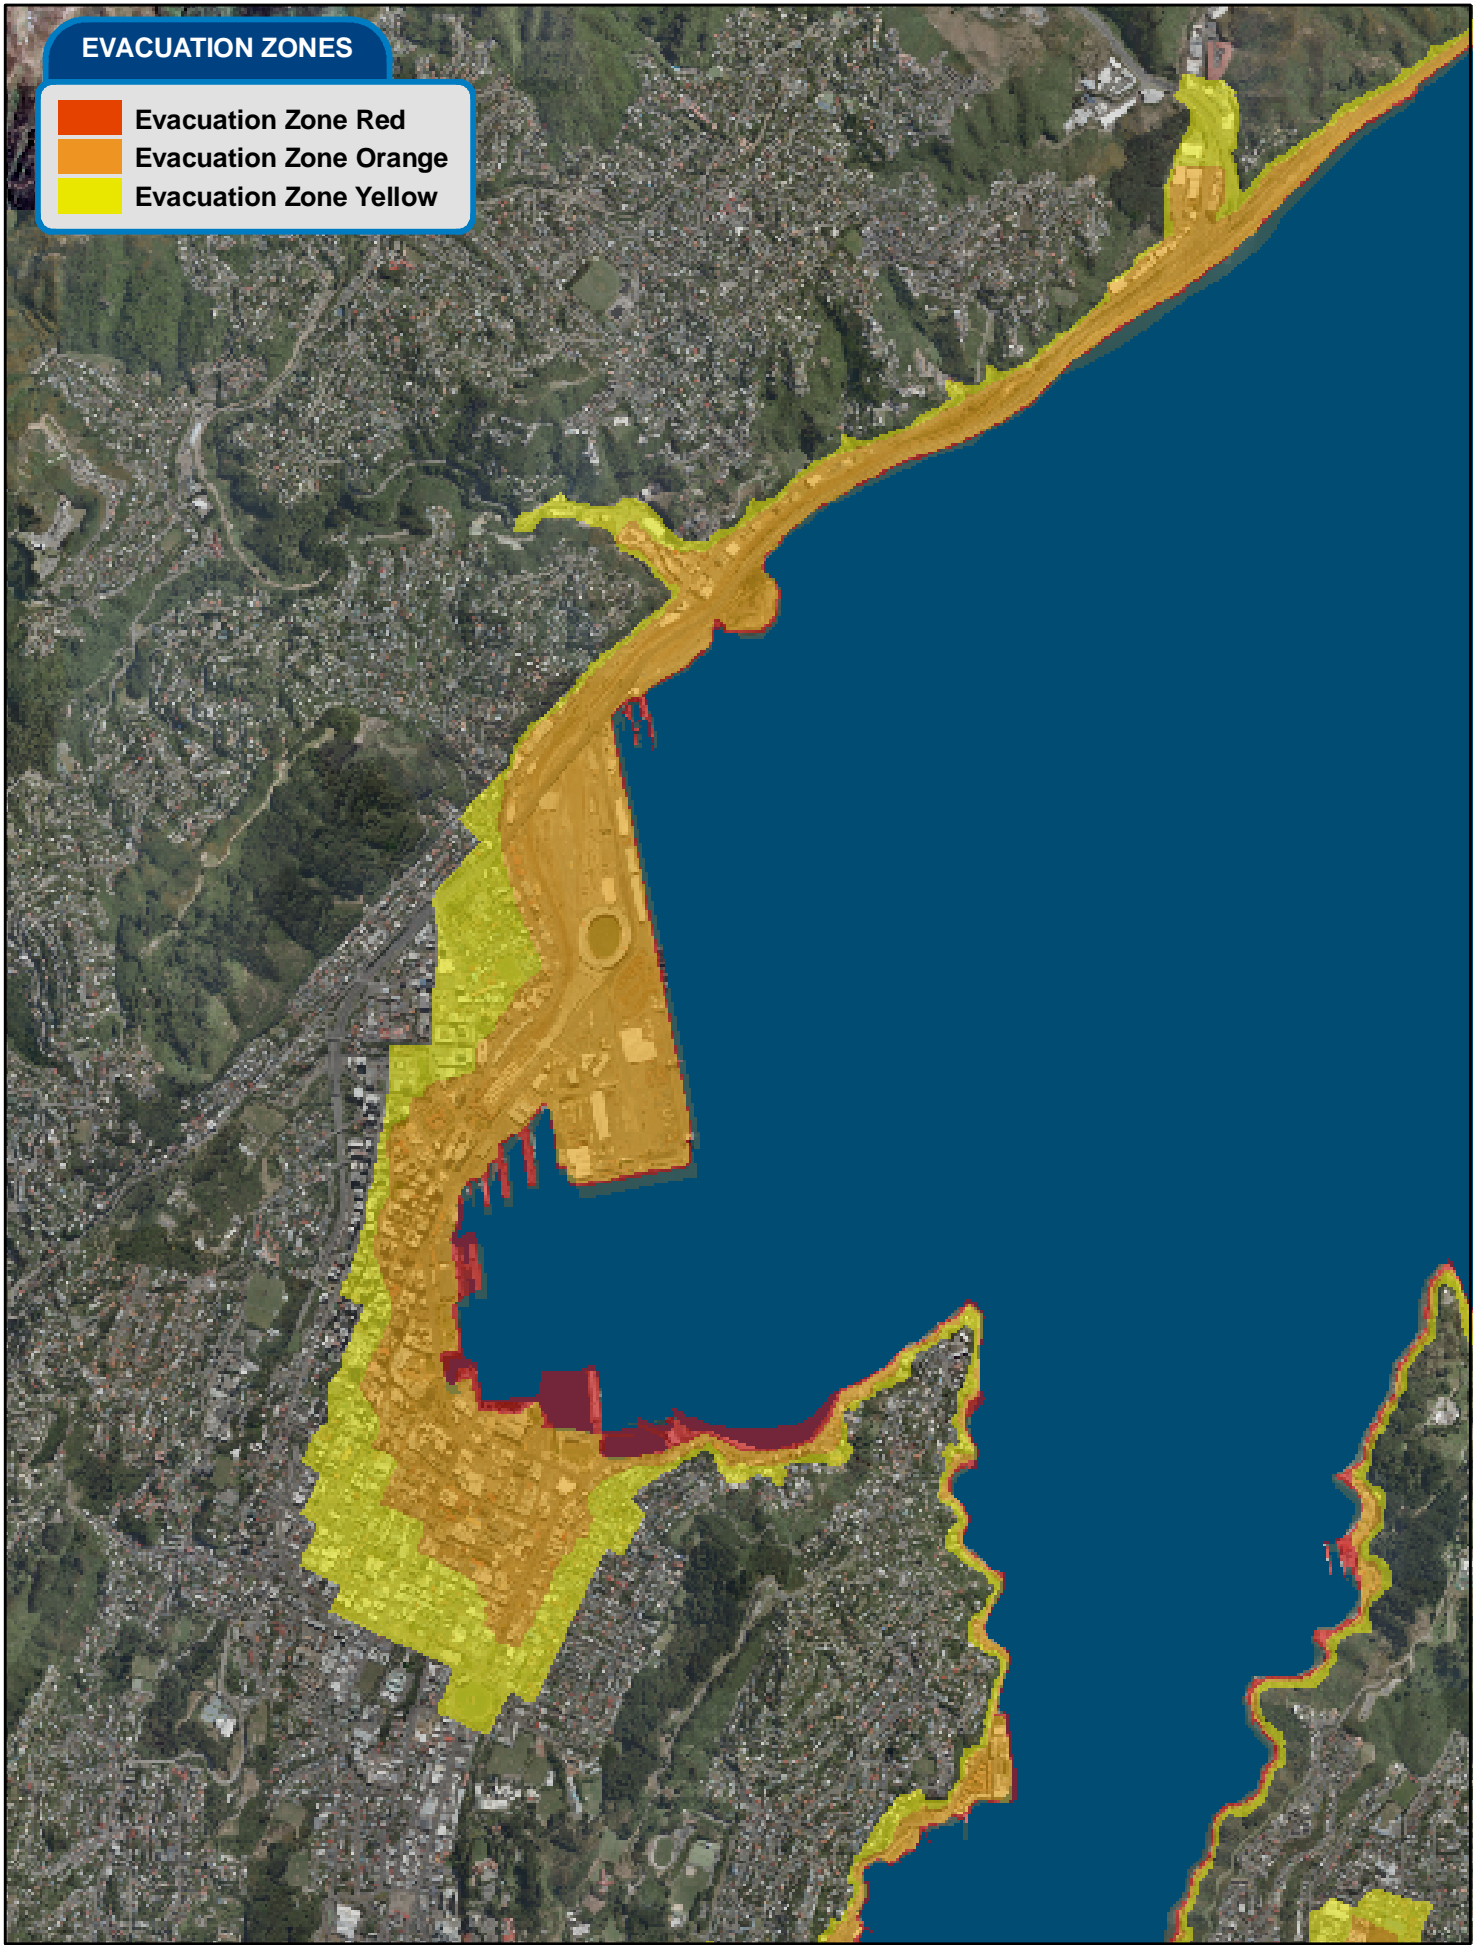

## EVACUATION ZONES

- Evacuation Zone Red
- Evacuation Zone Orange
- Evacuation Zone Yellow

Wellington Region Tsunami Evacuation Zones: Wellington City to Ngauranga