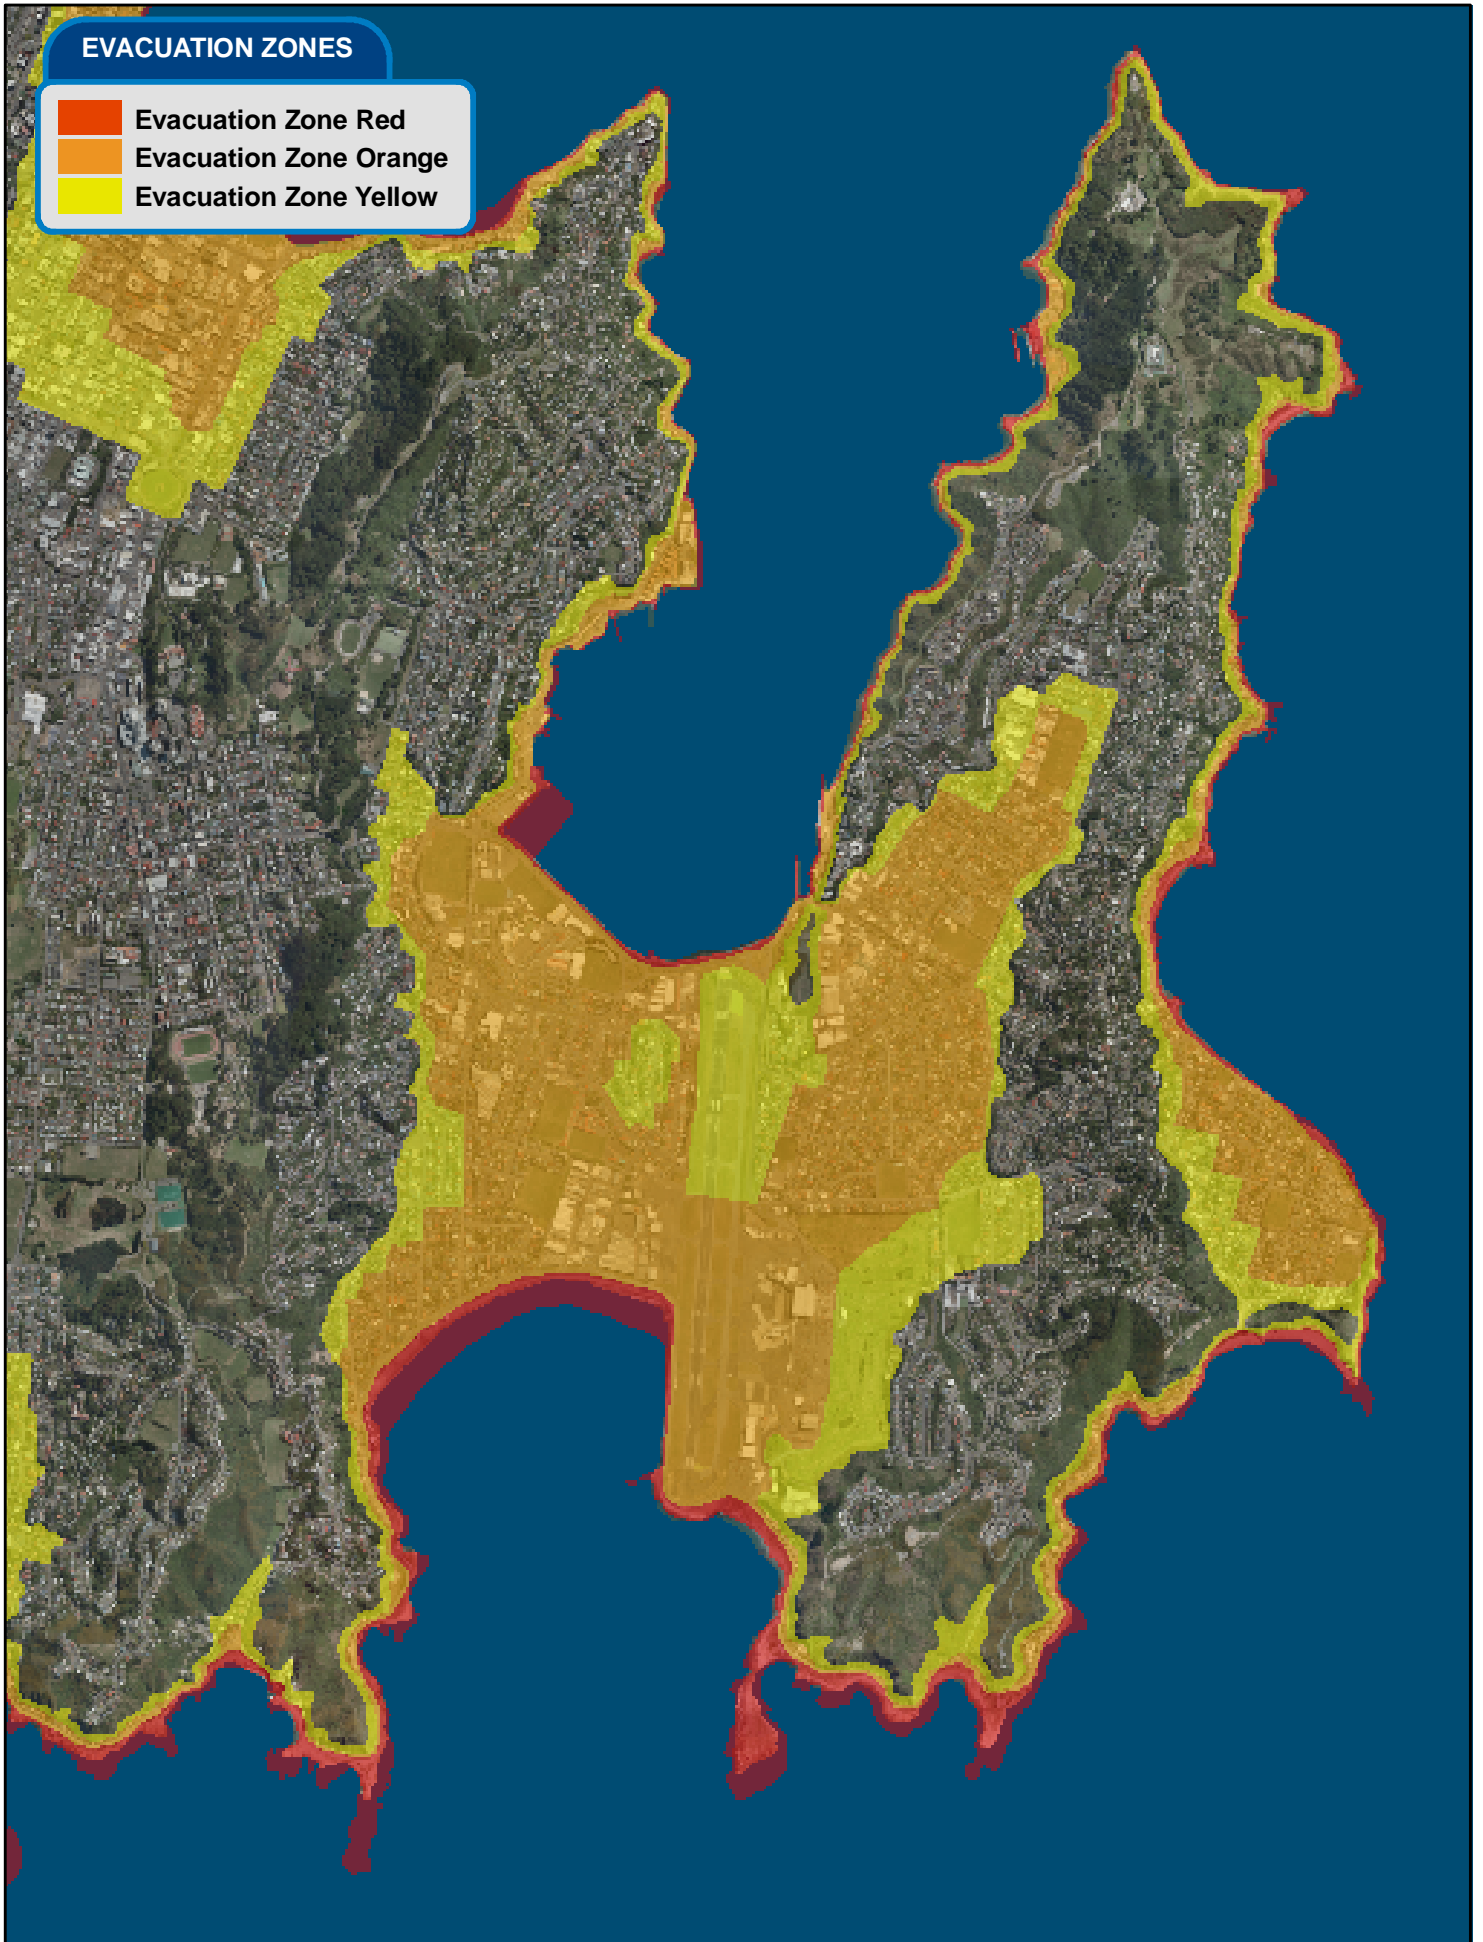

EVACUATION ZONES

- Evacuation Zone Red
- Evacuation Zone Orange
- Evacuation Zone Yellow

Wellington Region Tsunami Evacuation Zones: Lyall Bay to Evans Bay