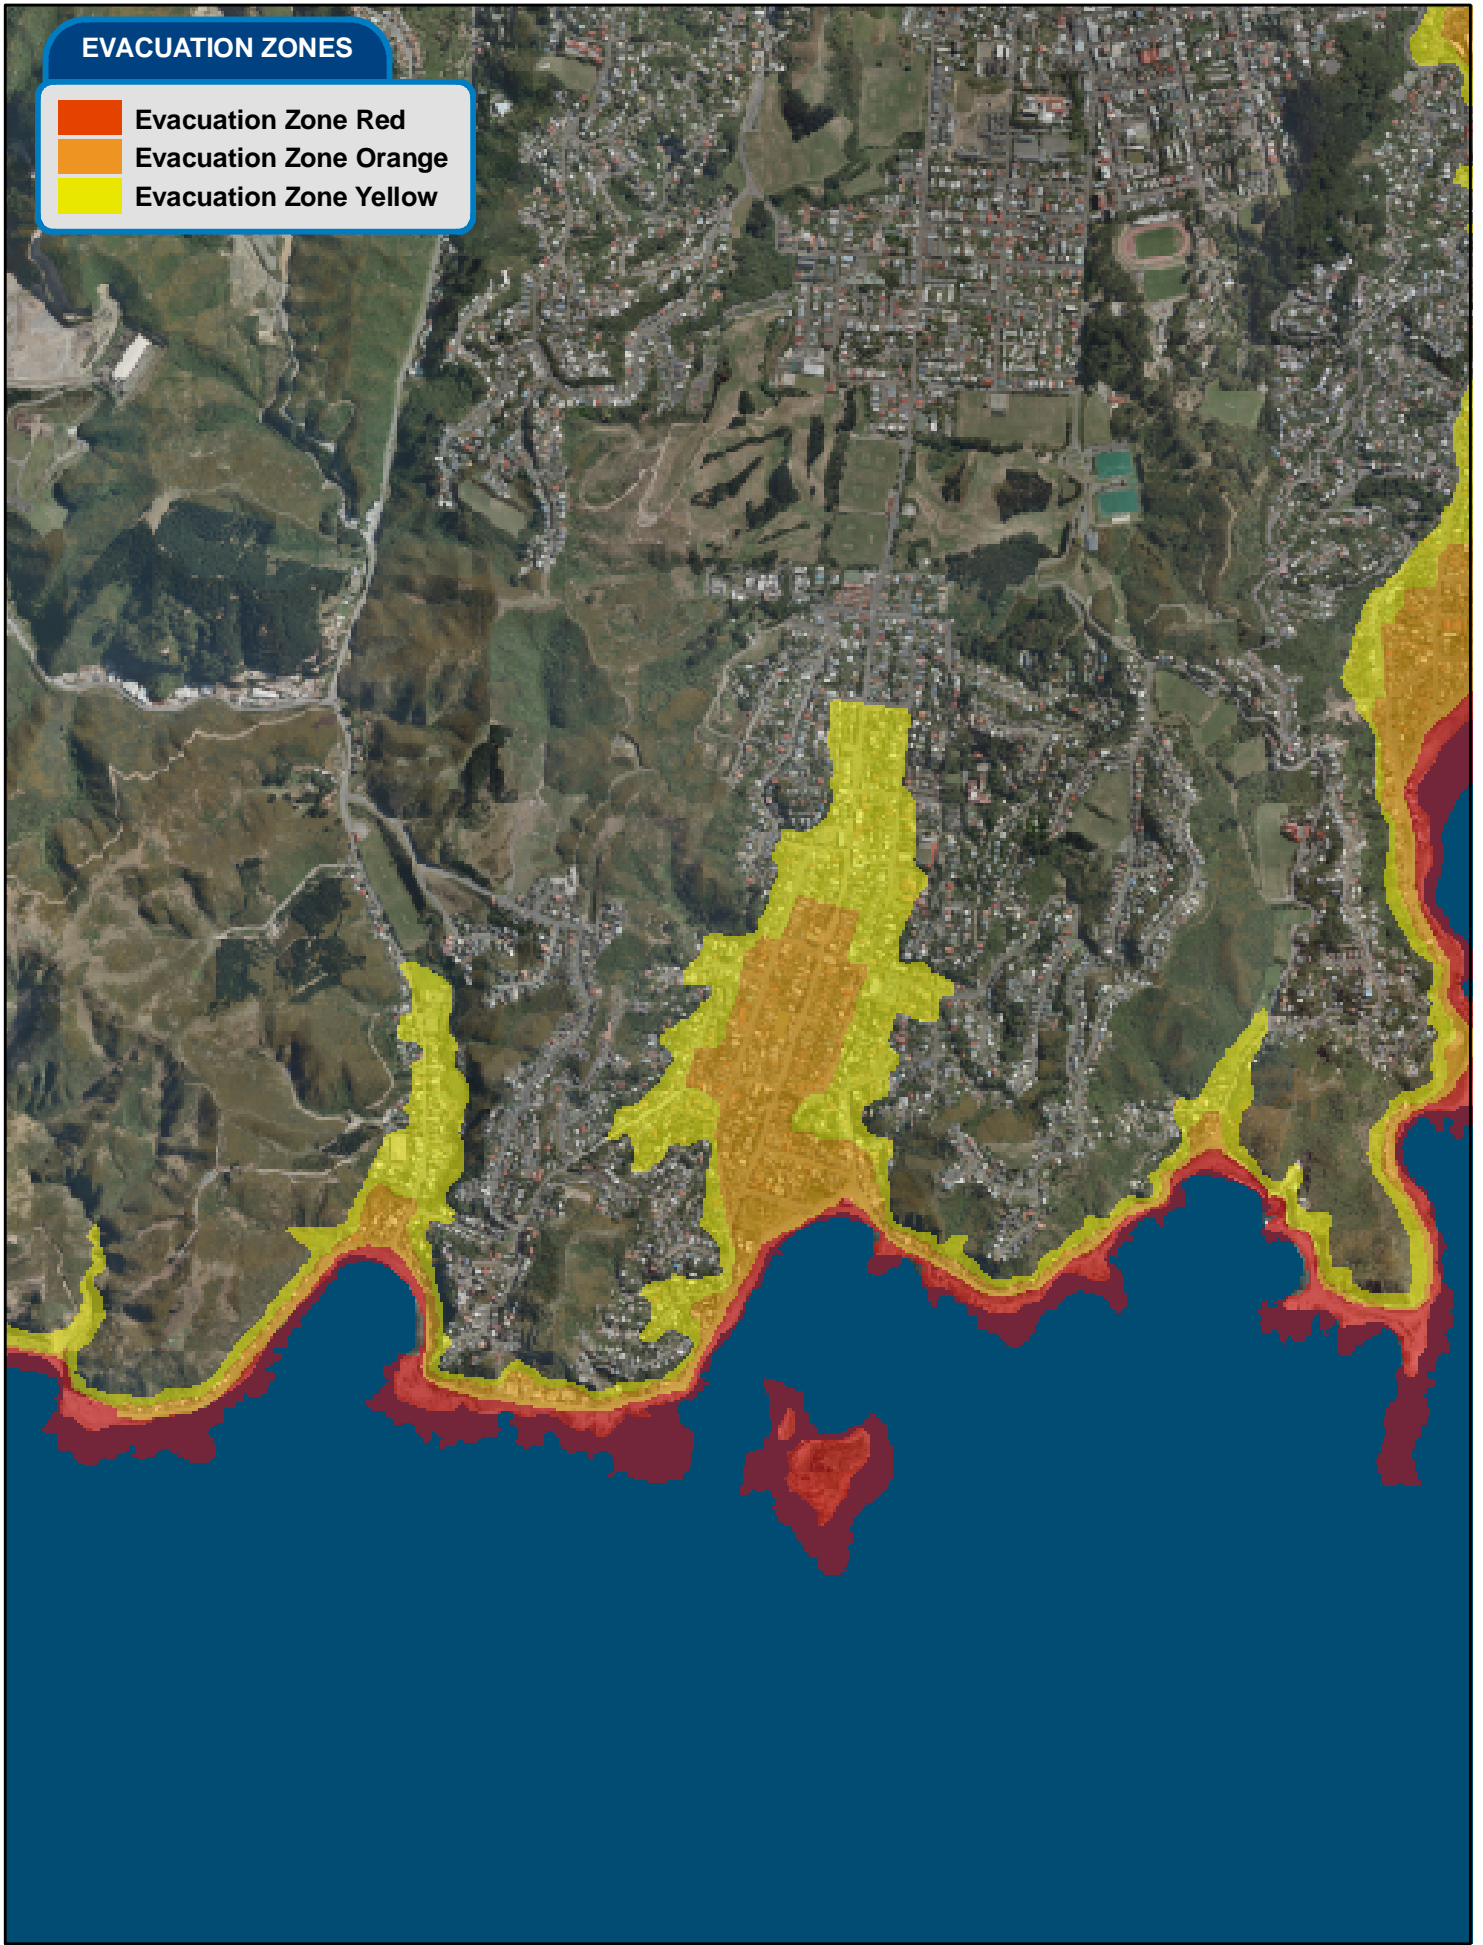

EVACUATION ZONES

- Evacuation Zone Red
- Evacuation Zone Orange
- Evacuation Zone Yellow

Wellington Region Tsunami Evacuation Zones: Owhiro to Houghton Bay

Projection: NZTM

1:20,000