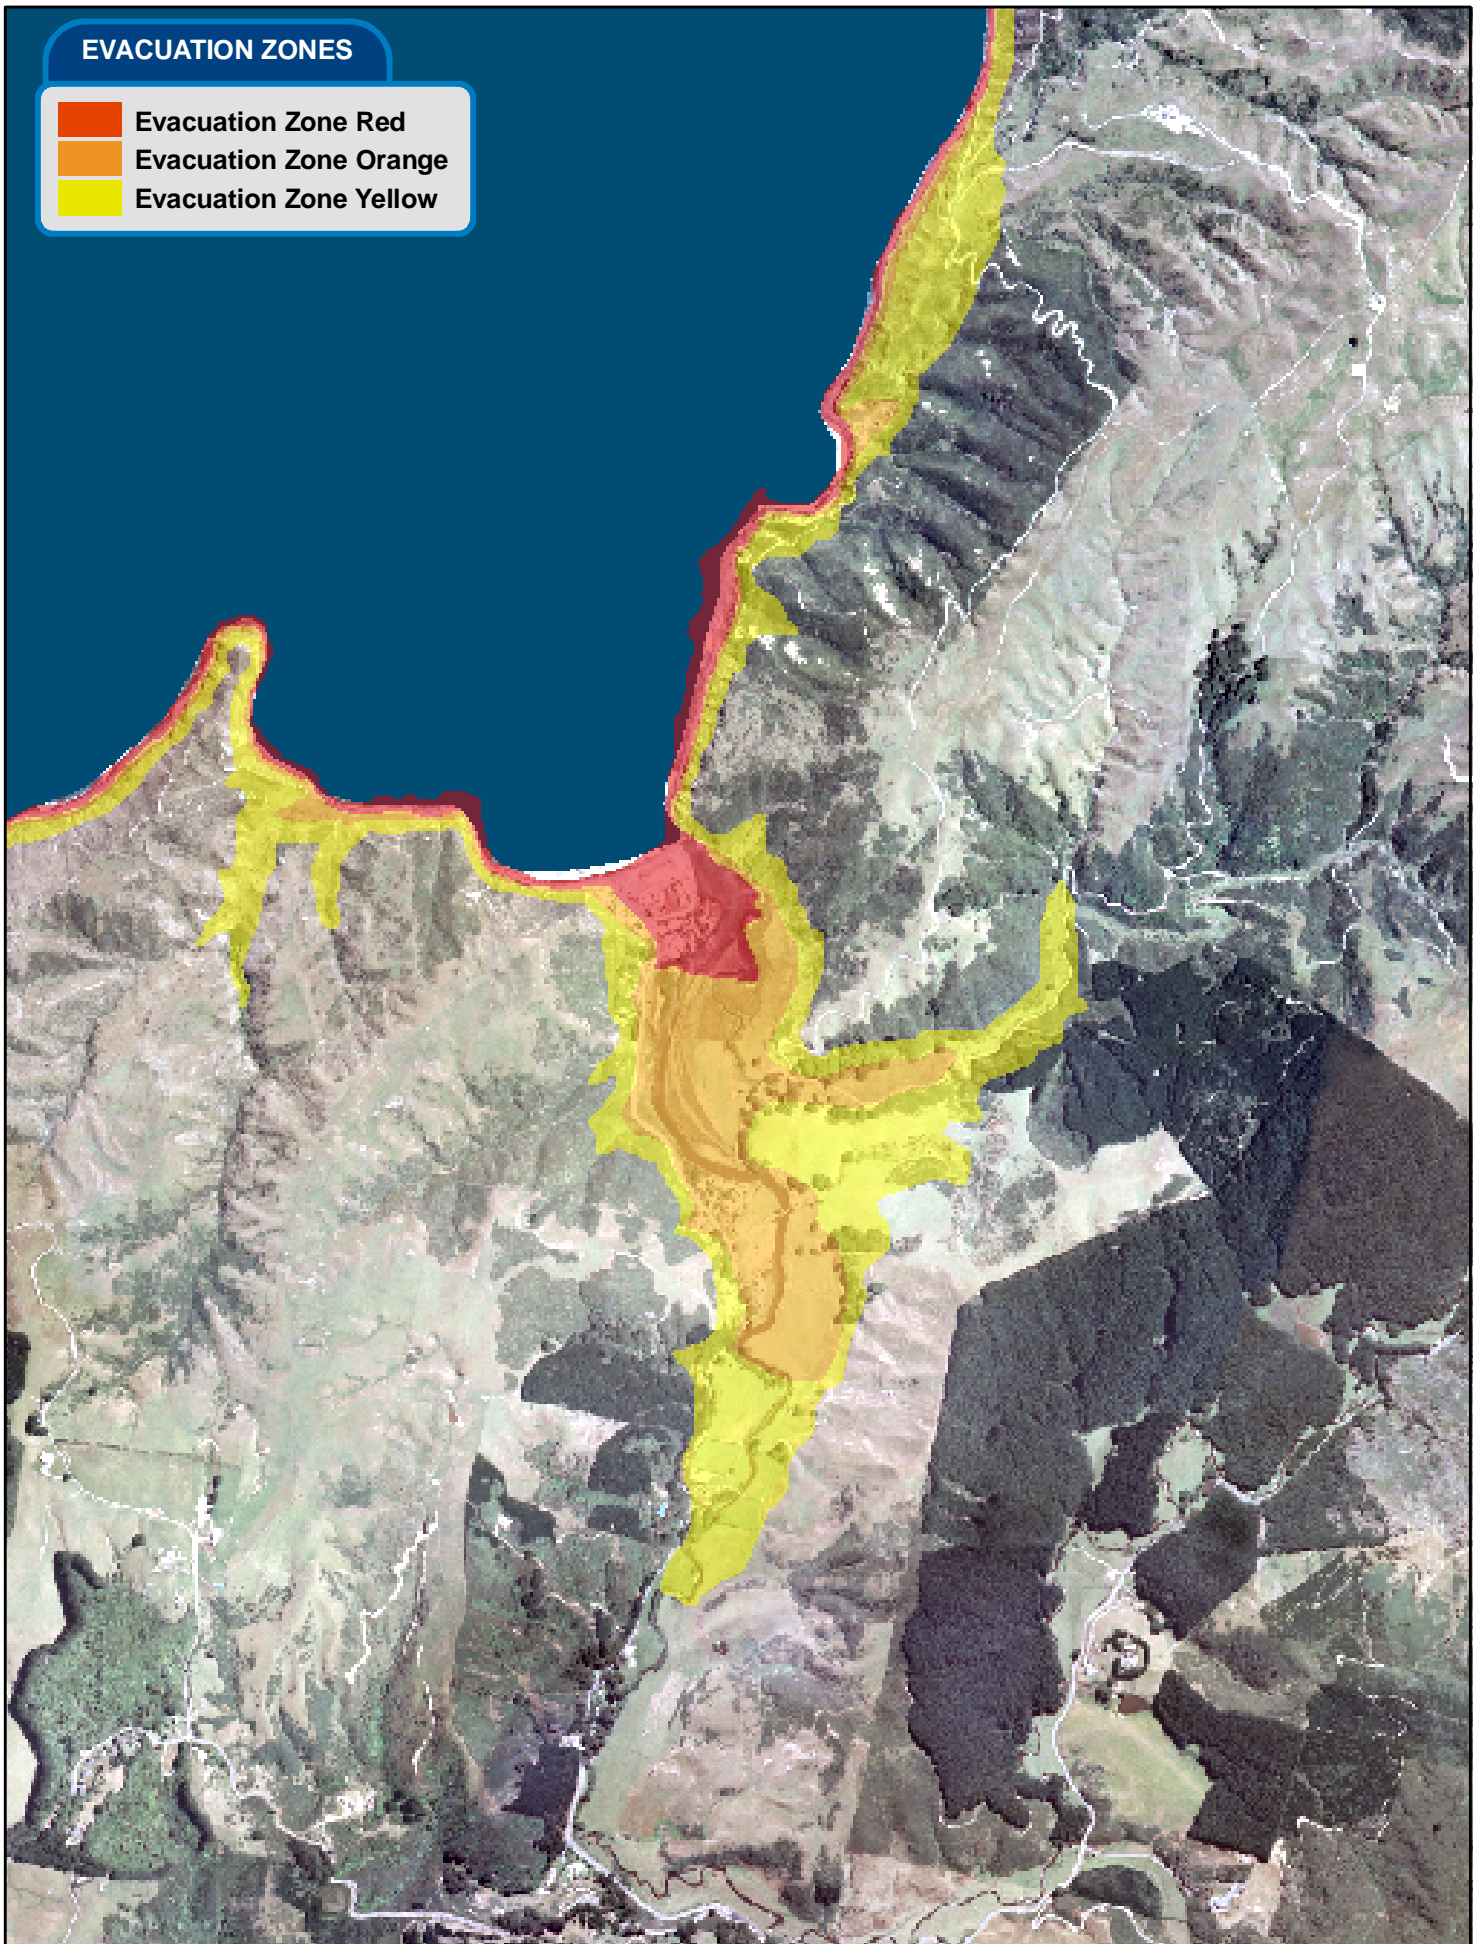

EVACUATION ZONES

- Evacuation Zone Red
- Evacuation Zone Orange
- Evacuation Zone Yellow

Wellington Region Tsunami Evacuation Zones: Makara