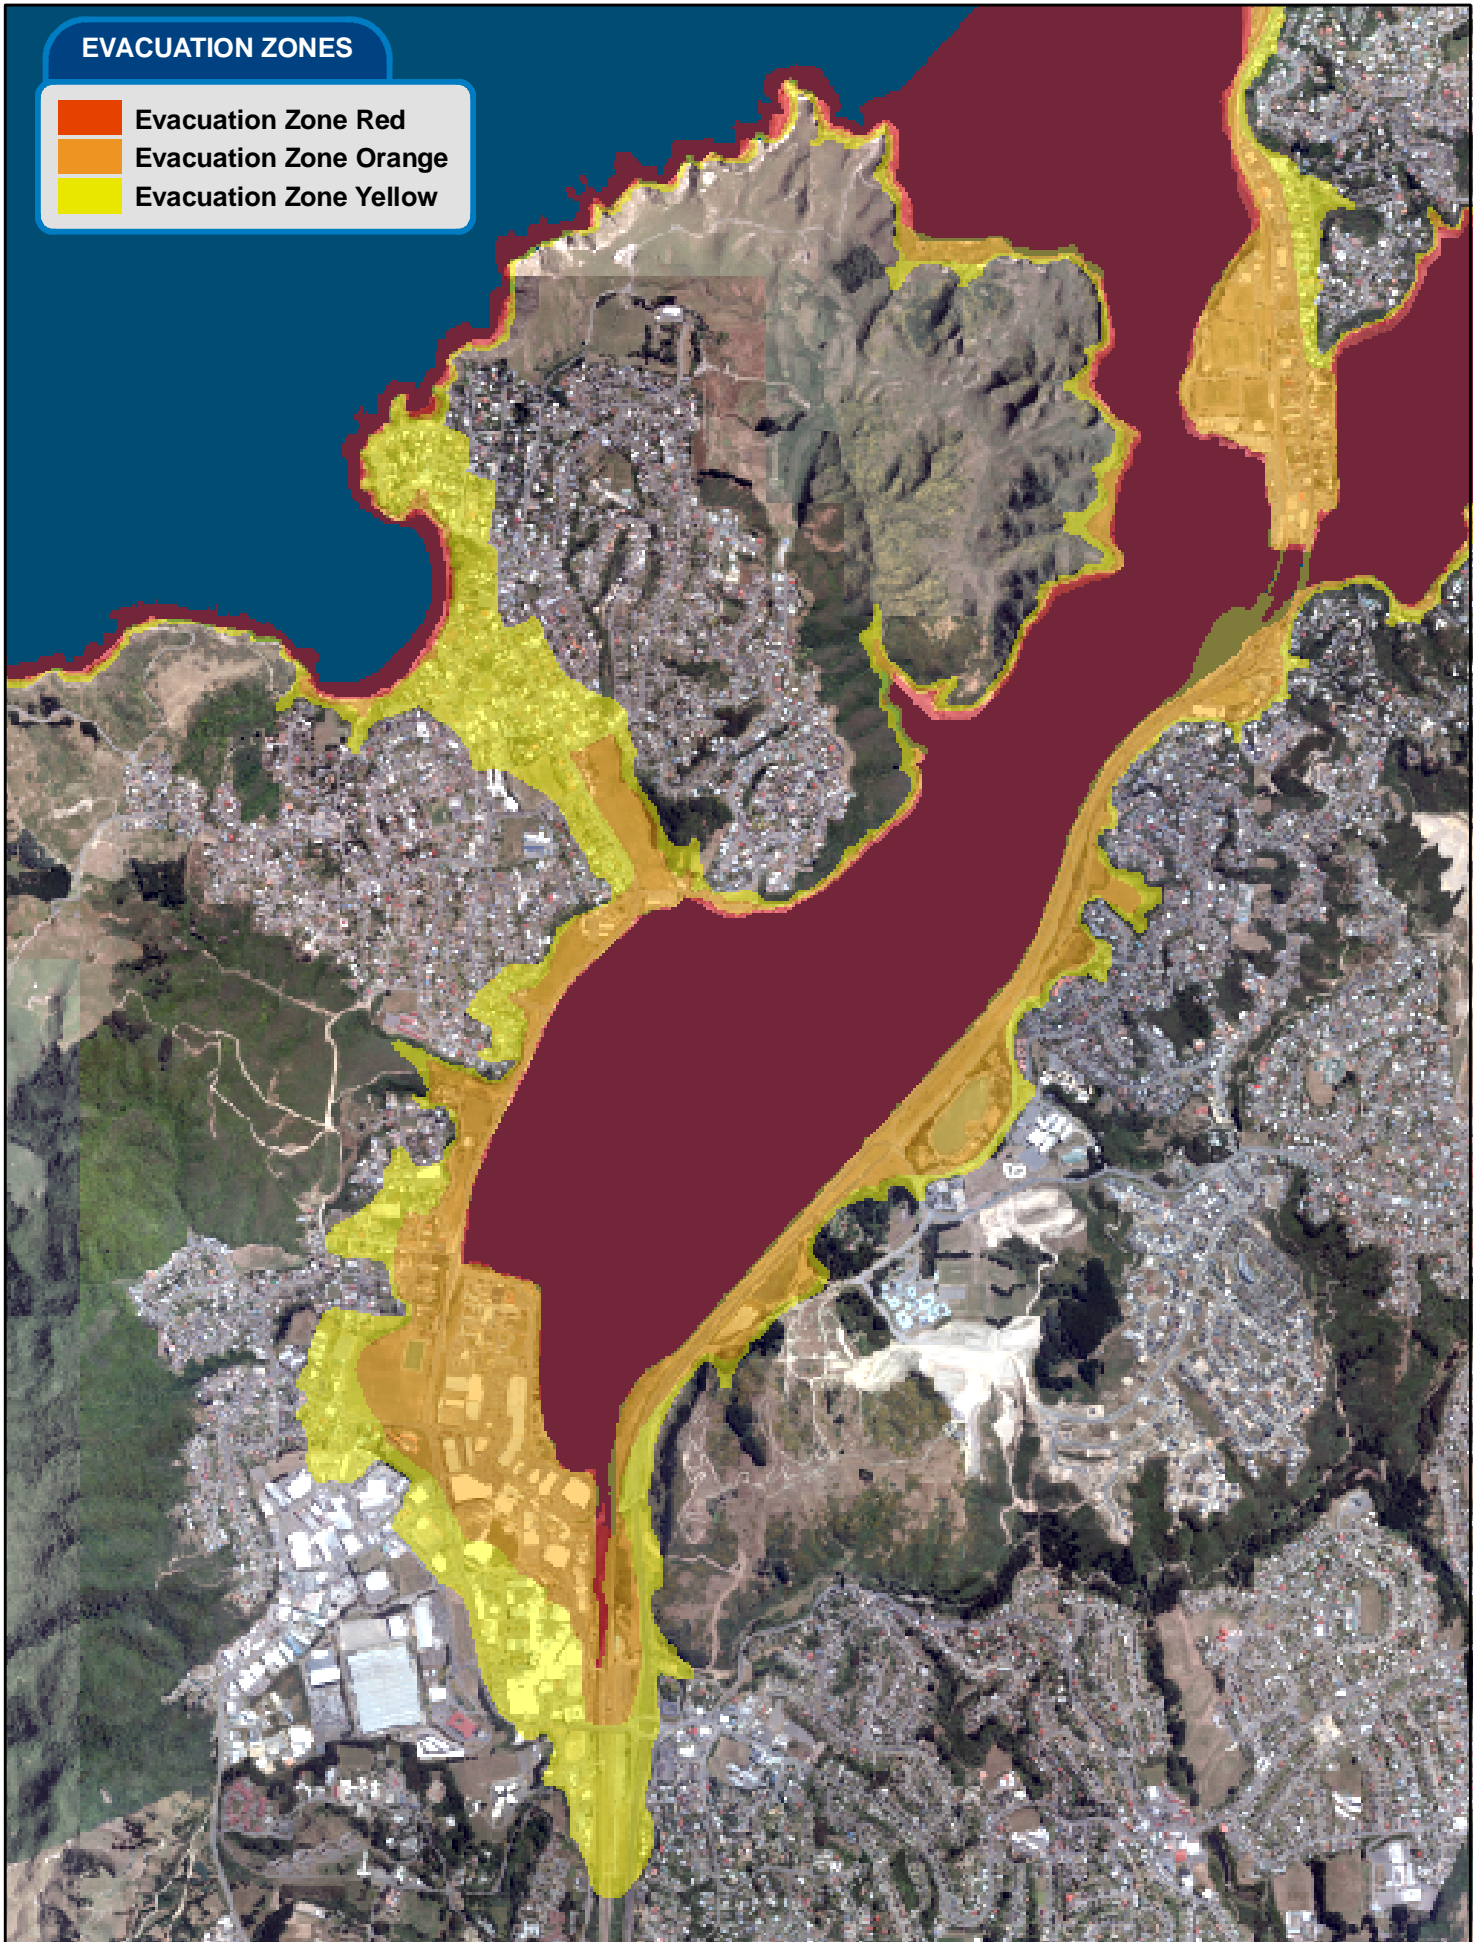

EVACUATION ZONES

- Evacuation Zone Red
- Evacuation Zone Orange
- Evacuation Zone Yellow

Wellington Region Tsunami Evacuation Zones: Porirua

Projection: NZTM

1:25,000