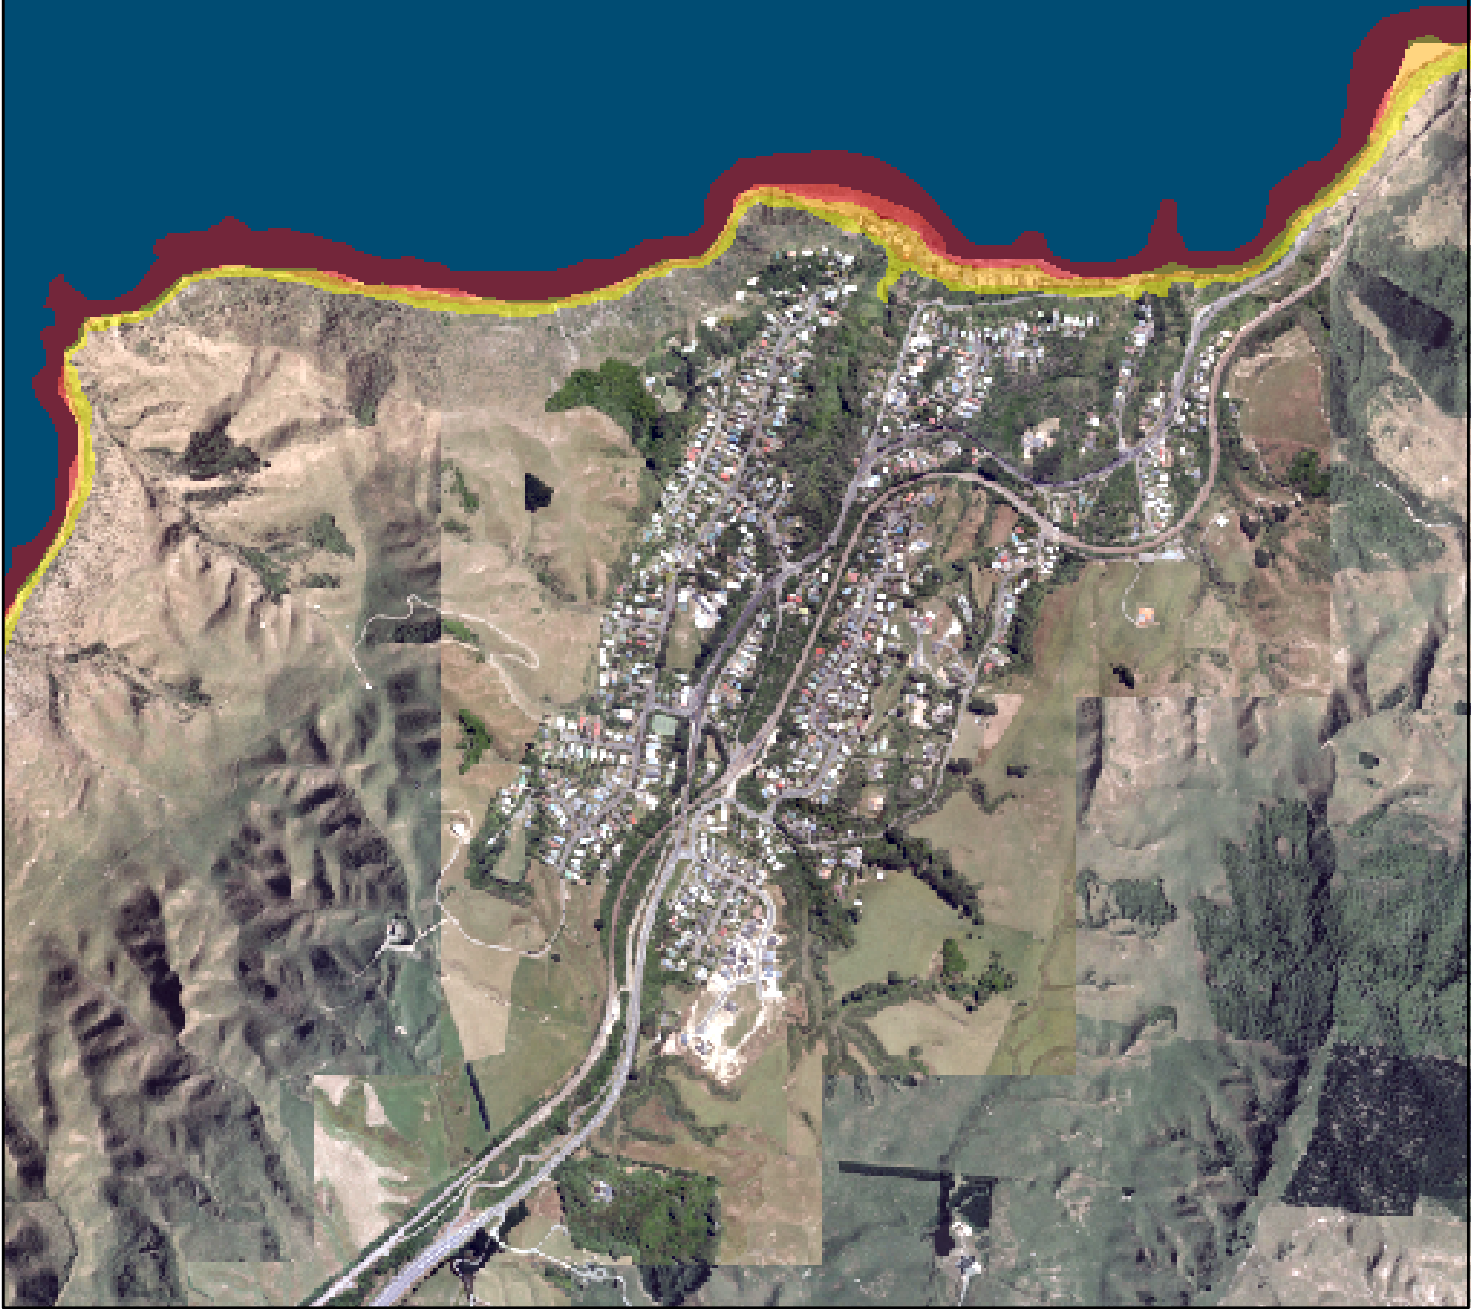

## EVACUATION ZONES

- Evacuation Zone Red
- Evacuation Zone Orange
- Evacuation Zone Yellow

Wellington Region Tsunami Evacuation Zones: Pukerua Bay