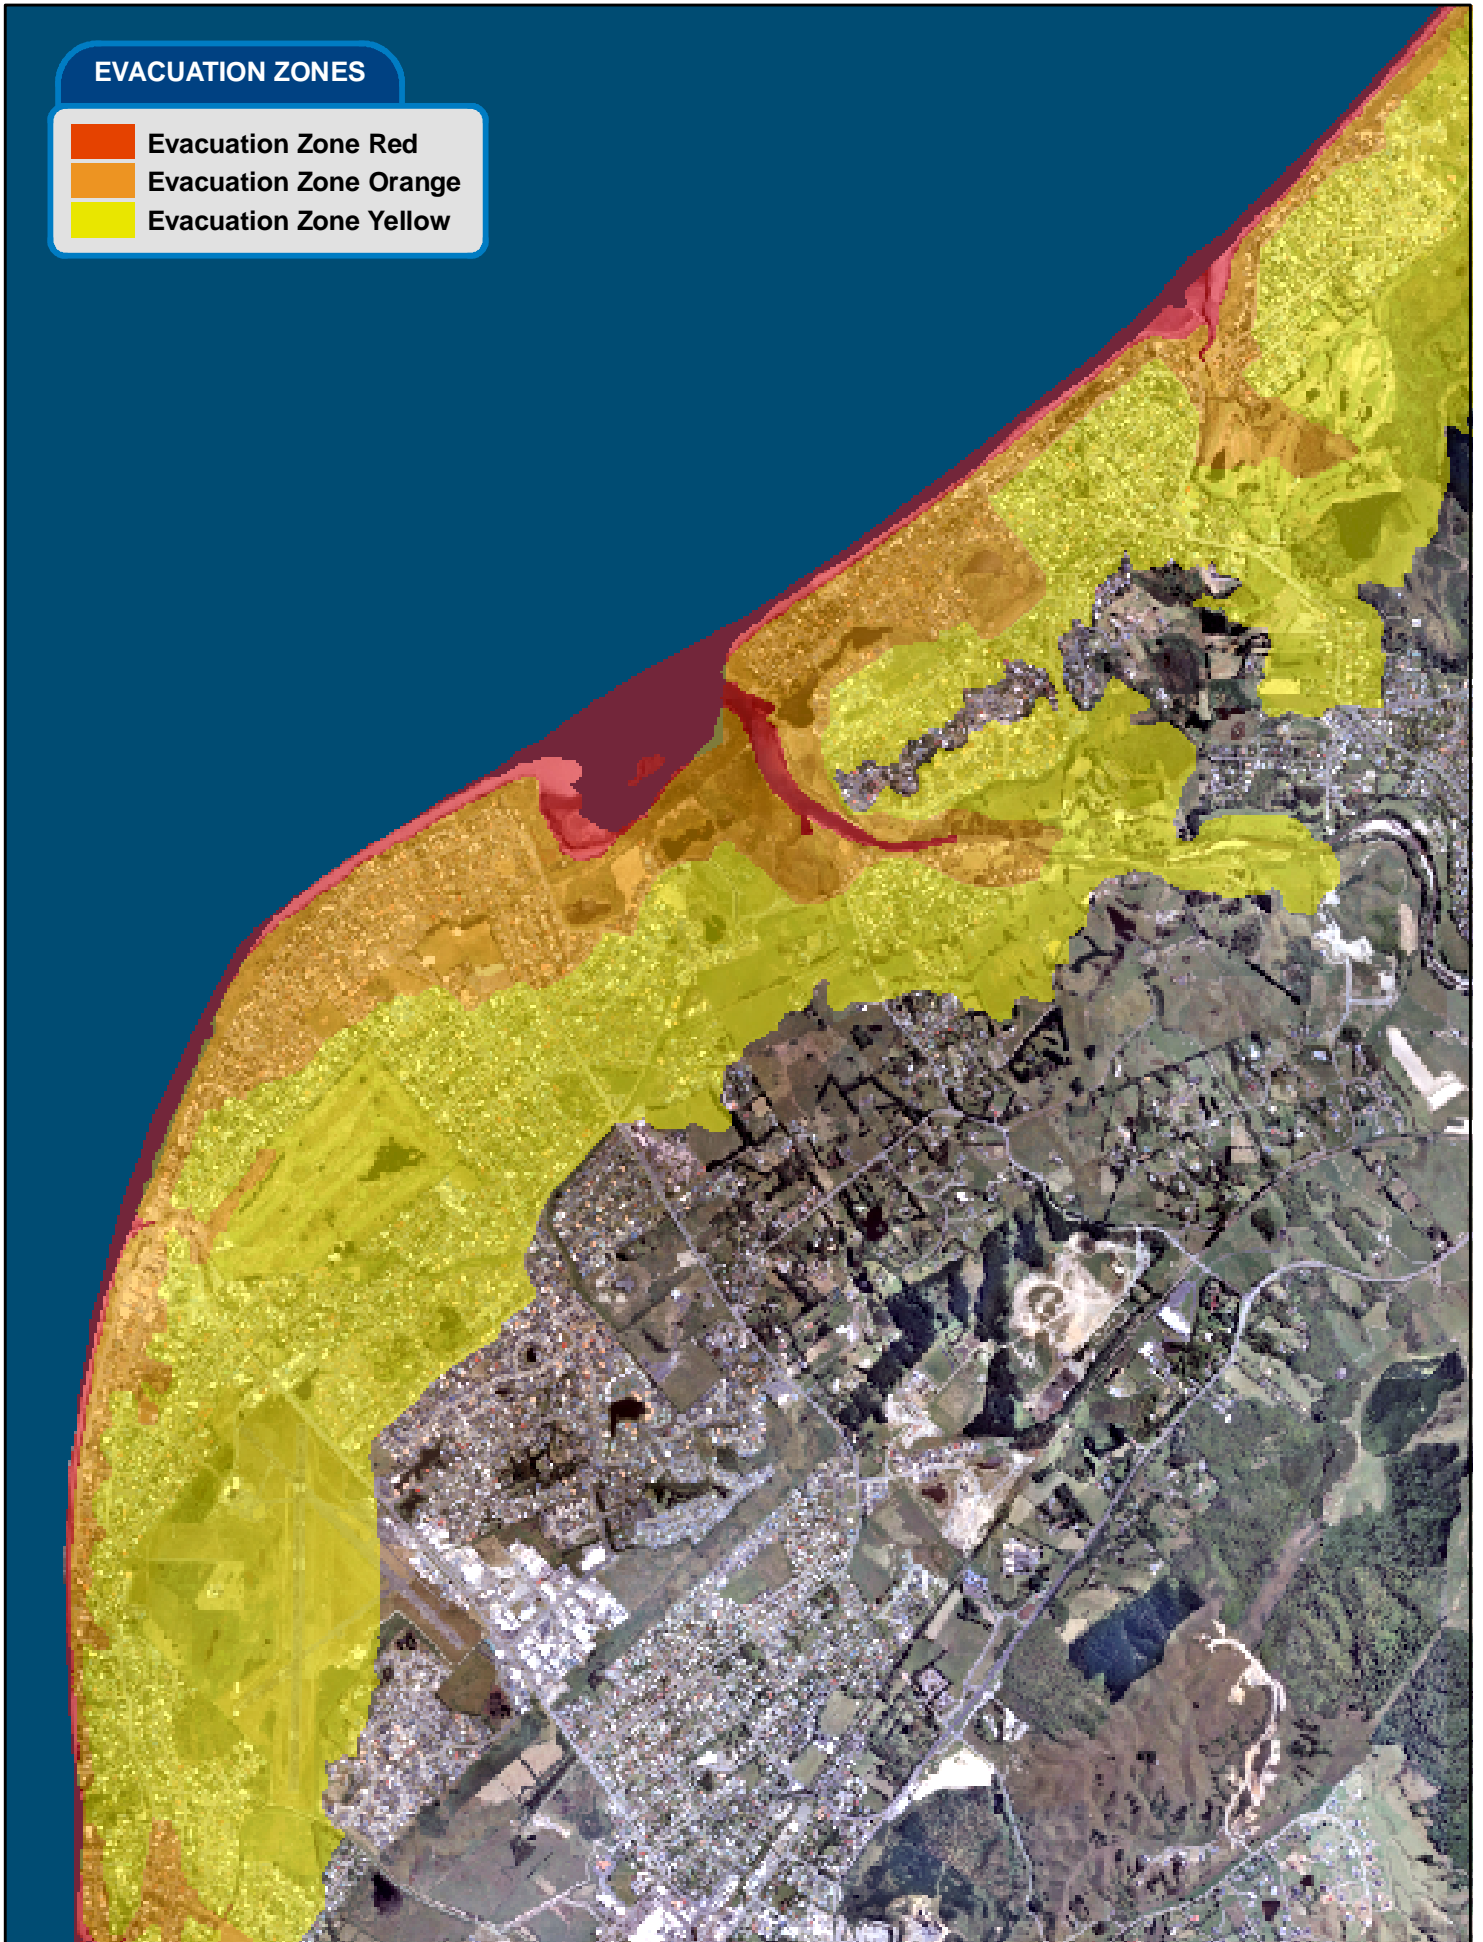

## EVACUATION ZONES

- Evacuation Zone Red
- Evacuation Zone Orange
- Evacuation Zone Yellow

Wellington Region Tsunami Evacuation Zones: Paraparaumu to Waikanae