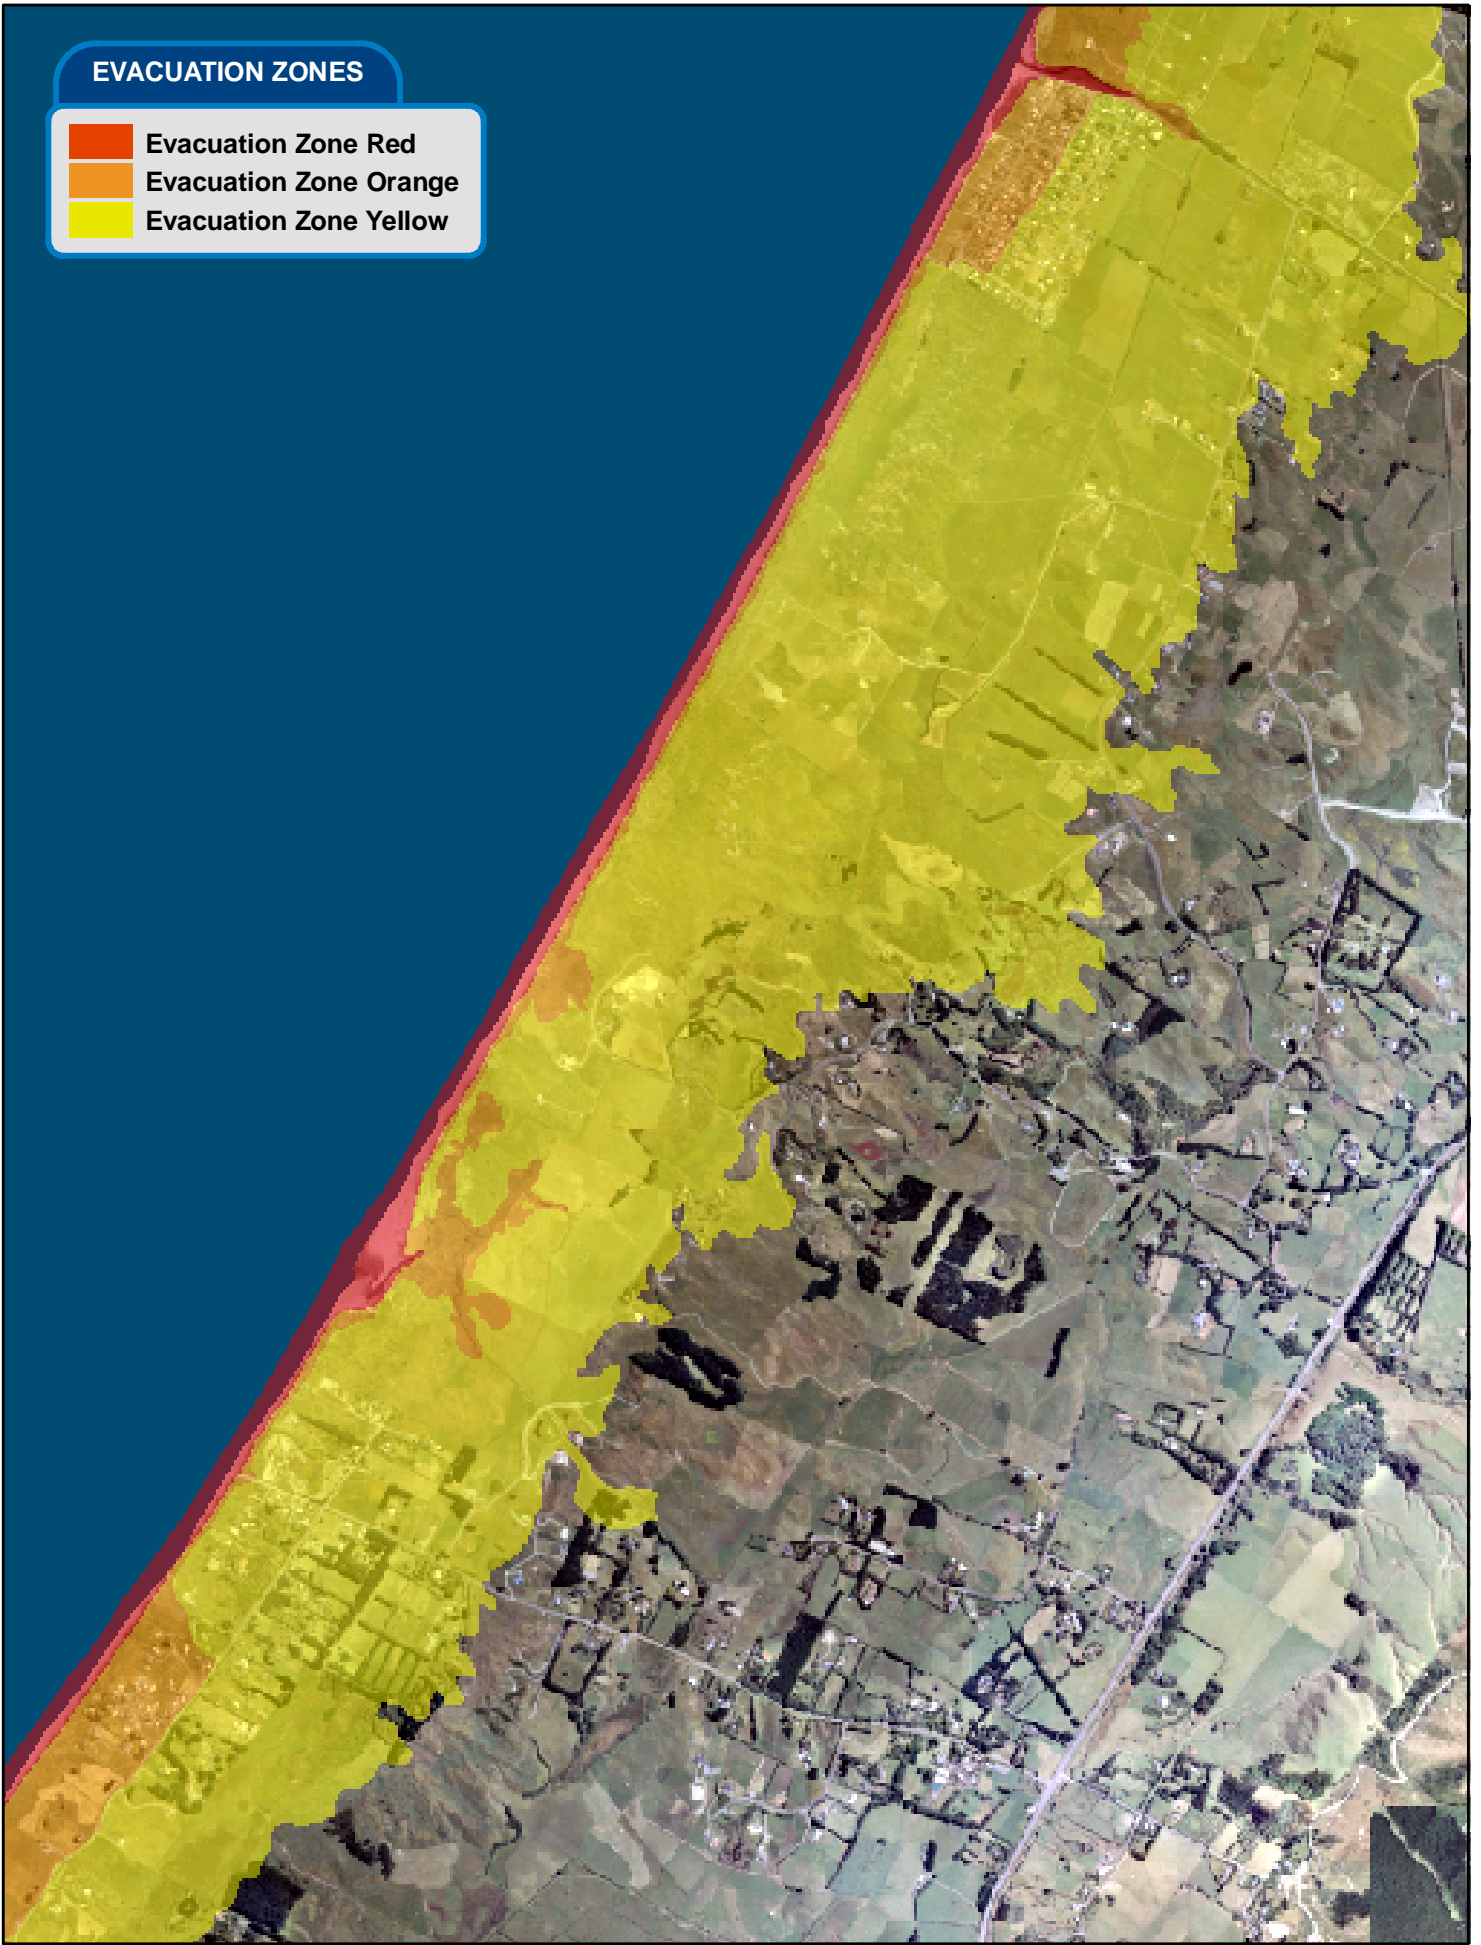

EVACUATION ZONES

- Evacuation Zone Red
- Evacuation Zone Orange
- Evacuation Zone Yellow

Wellington Region Tsunami Evacuation Zones: Peka Peka to Te Horo