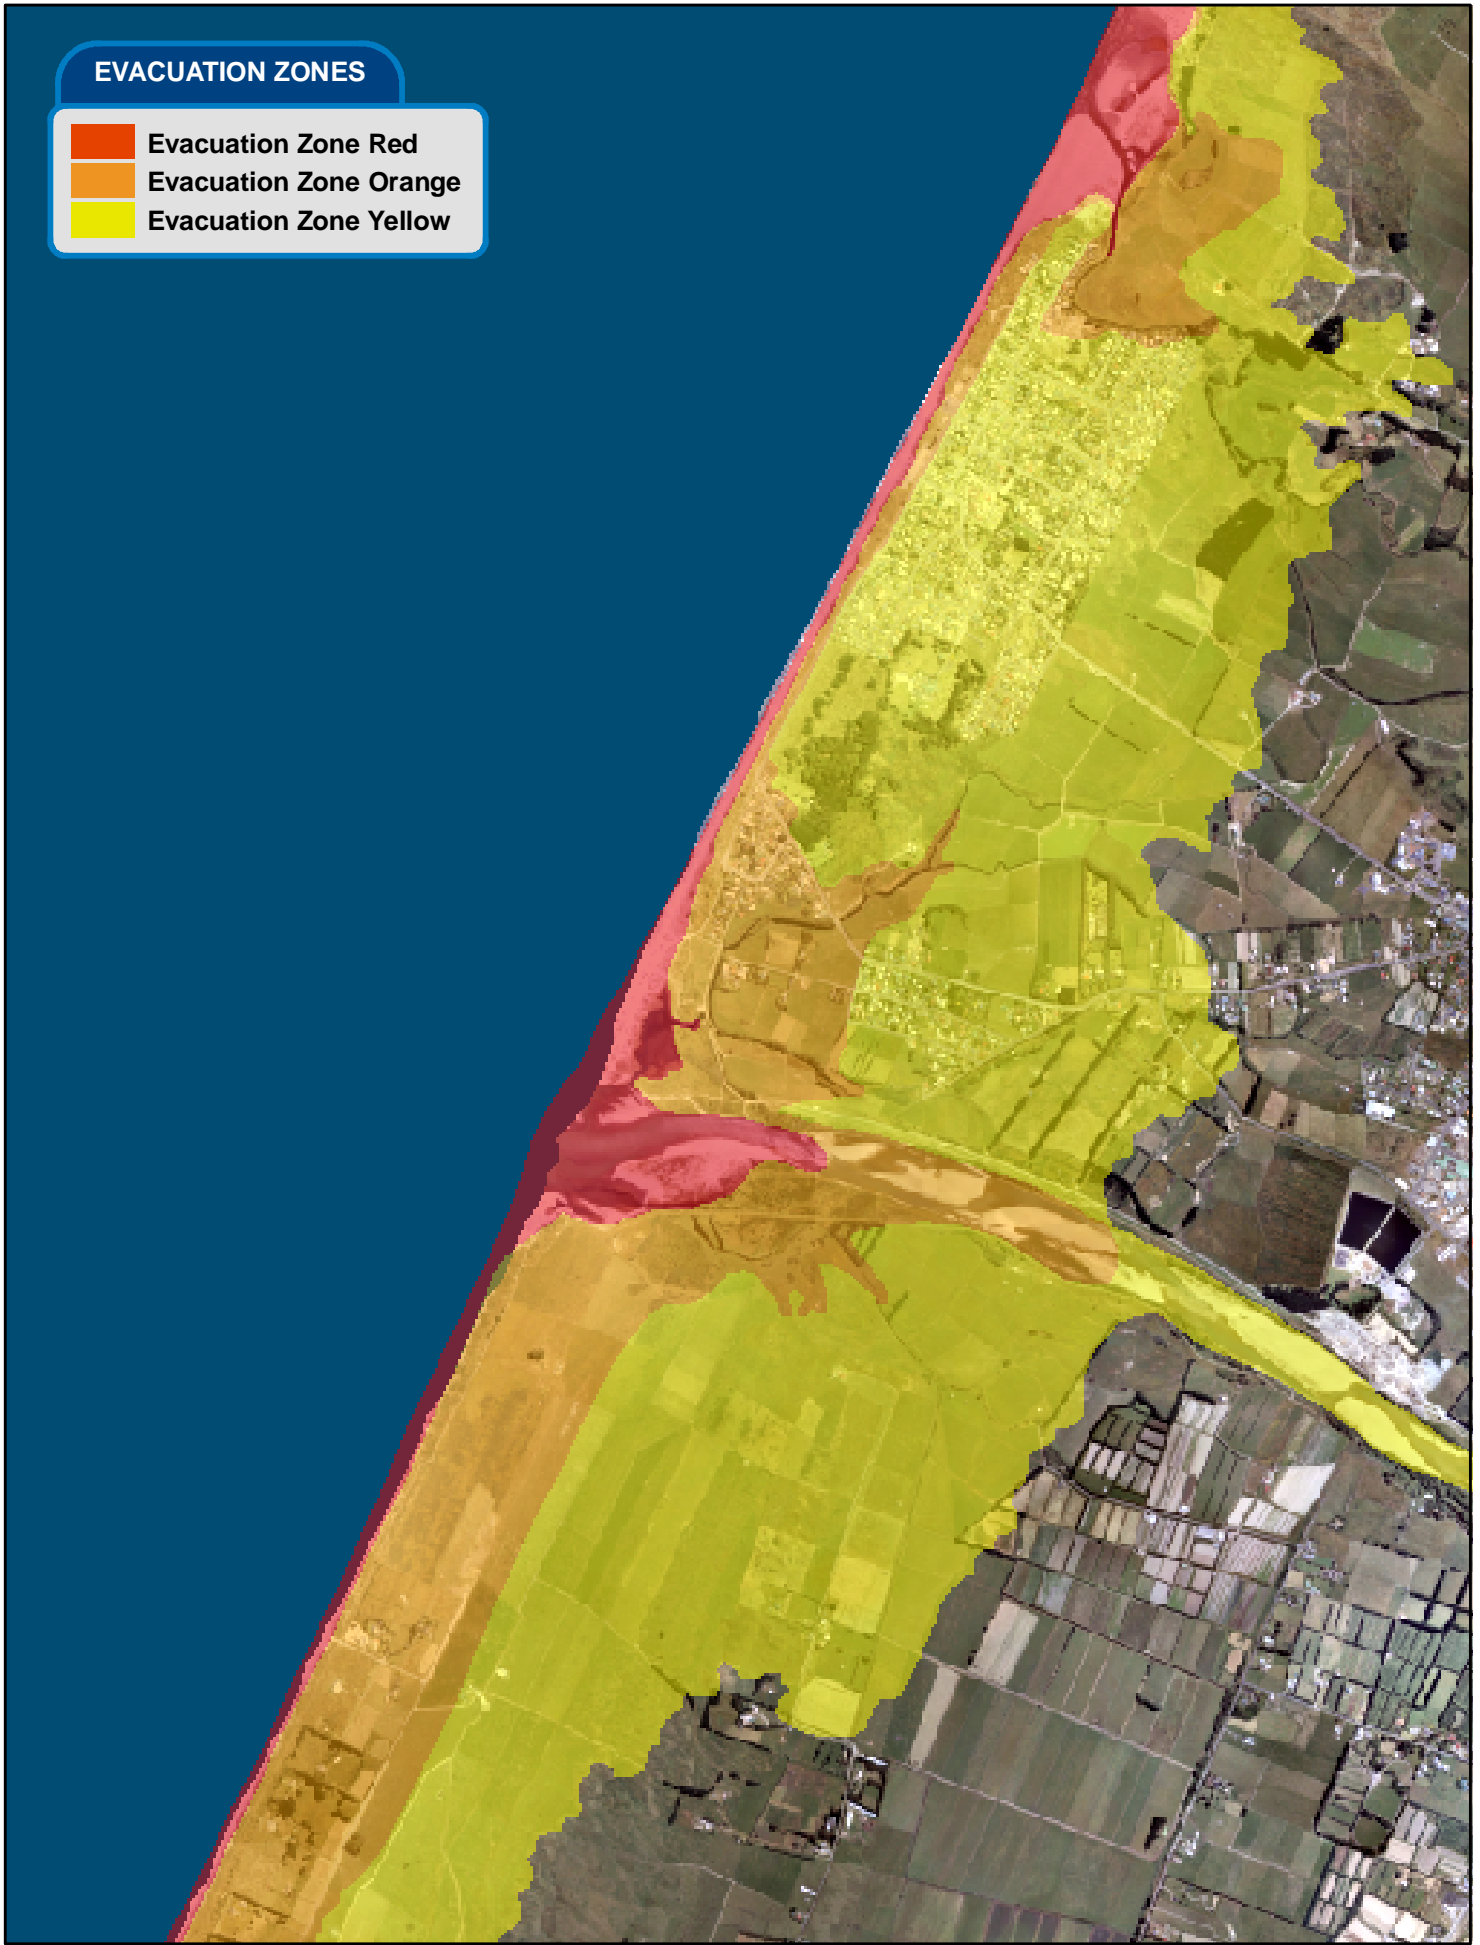

EVACUATION ZONES

- Evacuation Zone Red
- Evacuation Zone Orange
- Evacuation Zone Yellow

Wellington Region Tsunami Evacuation Zones: Otaki to Waitohu