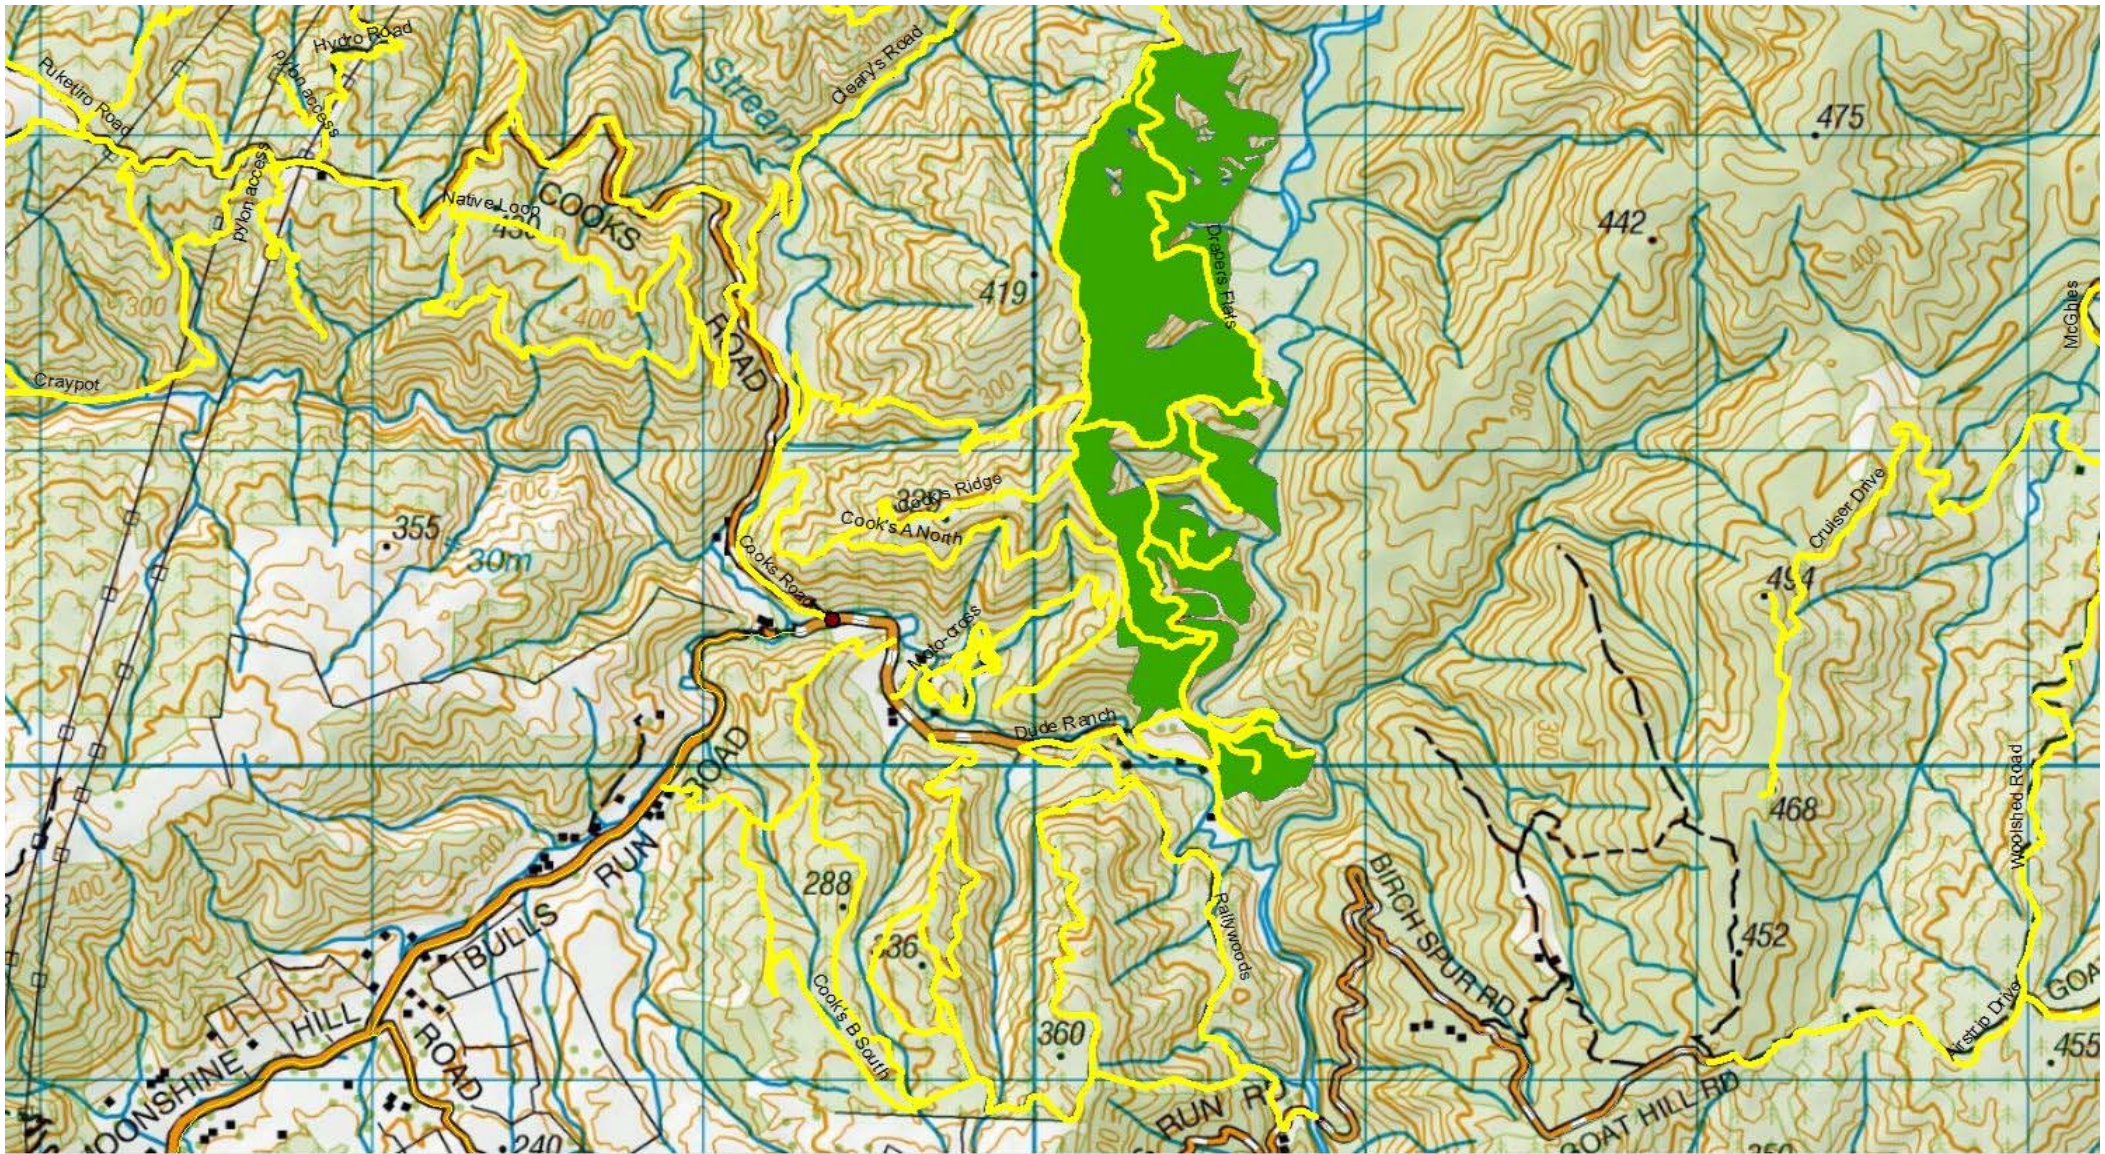

Harvesting Operations happening on Cooks Ridge Road